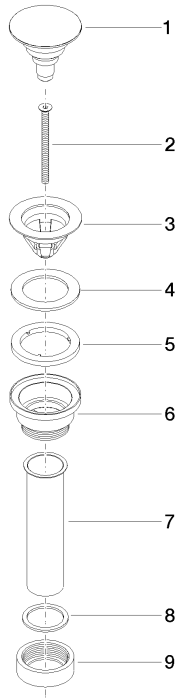

10 125 970

• for closing

Only suitable for basins with an overflow.

Fits: IMO, LULU, MADISON, MEM, TARA,
CL.1, LISSÉ, VAIA, META, CYO

	Durabronz (23kt Gold)	10 125 970-09 0010
	Chrome	10 125 970-00 0010
	Brushed Platinum	10 125 970-06 0010
	Platinum	10 125 970-08 0010
	Dark Chrome	10 125 970-19 0010
	Light Gold	10 125 970-26 0010
	Brushed Light Gold	10 125 970-27 0010
	Brushed Durabronz (23kt Gold)	10 125 970-28 0010
	Matte Black	10 125 970-33 0010
	Platinum / Brushed Platinum	10 125 970-36 0010
	Durabronz / Brushed Durabronz (23kt Gold)	10 125 970-38 0010
	Brushed Bronze	10 125 970-42 0010
	Brushed Champagne (22kt Gold)	10 125 970-46 0010
	Champagne (22kt Gold)	10 125 970-47 0010
	Brushed Chrome	10 125 970-93 0010
	Brushed Dark Platinum	10 125 970-99 0010

10 125 970

mm [inches]

10 125 970

Product version from 10/1/2023

Parts for other
finishes can be found
here: [Chrome](#)

Basin Waste 1 1/4" - Durabrass (23kt Gold)

IMO

10 125 970

Spare parts list

Product version from 10/1/2023

No.	Item Number	Name	Quantity used	Delivery time
	04 31 20 096 00-09	plug	9	40