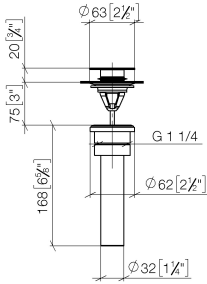

10 125 970

• for closing

Only suitable for basins with an overflow.

Fits: IMO, LULU, MADISON, MEM, TARA,
CL.1, LISSÉ, VAIA, META, CYO

	Durabronz (23kt Gold)	10 125 970-09 0010
	Chrome	10 125 970-00 0010
	Brushed Platinum	10 125 970-06 0010
	Platinum	10 125 970-08 0010
	Dark Chrome	10 125 970-19 0010
	Light Gold	10 125 970-26 0010
	Brushed Light Gold	10 125 970-27 0010
	Brushed Durabronz (23kt Gold)	10 125 970-28 0010
	Matte Black	10 125 970-33 0010
	Platinum / Brushed Platinum	10 125 970-36 0010
	Durabronz / Brushed Durabronz (23kt Gold)	10 125 970-38 0010
	Brushed Bronze	10 125 970-42 0010
	Brushed Champagne (22kt Gold)	10 125 970-46 0010
	Champagne (22kt Gold)	10 125 970-47 0010
	Brushed Chrome	10 125 970-93 0010
	Brushed Dark Platinum	10 125 970-99 0010

10 125 970

mm [inches]

10 125 970

Product version from 10/1/2023

Parts for other
finishes can be found
here: [Chrome](#)

Basin Waste 1 1/4" - Durabrass (23kt Gold)

IMO

10 125 970