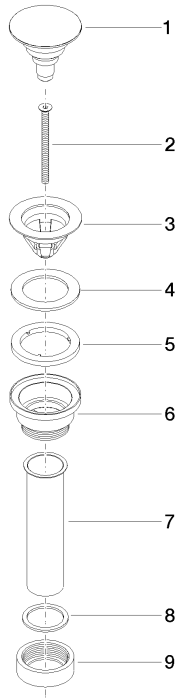

10 125 970

• for closing

Only suitable for basins with an overflow.

Fits: IMO, LULU, MADISON, MEM, TARA,
CL.1, LISSÉ, VAIA, META, CYO

	Dark Chrome	10 125 970-19 0010
	Chrome	10 125 970-00 0010
	Brushed Platinum	10 125 970-06 0010
	Platinum	10 125 970-08 0010
	Durabronze (23kt Gold)	10 125 970-09 0010
	Light Gold	10 125 970-26 0010
	Brushed Light Gold	10 125 970-27 0010
	Brushed Durabronze (23kt Gold)	10 125 970-28 0010
	Matte Black	10 125 970-33 0010
	Platinum / Brushed Platinum	10 125 970-36 0010
	Durabronze / Brushed Durabronze (23kt Gold)	10 125 970-38 0010
	Brushed Bronze	10 125 970-42 0010
	Brushed Champagne (22kt Gold)	10 125 970-46 0010
	Champagne (22kt Gold)	10 125 970-47 0010
	Brushed Chrome	10 125 970-93 0010
	Brushed Dark Platinum	10 125 970-99 0010

10 125 970

mm [inches]

10 125 970

Product version from 10/1/2023

Parts for other
finishes can be found
here: [Chrome](#)

Basin Waste 1 1/4" - Dark Chrome

IMO

10 125 970

Spare parts list

Product version from 10/1/2023

No.	Item Number	Name	Quantity used	Delivery time
	04 31 20 096 00-19	plug	9	-

Spare part can no longer be ordered, please order the replacement item