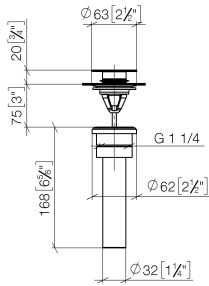

10 125 970

• for closing

Only suitable for basins with an overflow.

Fits: IMO, LULU, MADISON, MEM, TARA,
CL.1, LISSÉ, VAIA, META, CYO

	Dark Chrome	10 125 970-19 0010
	Chrome	10 125 970-00 0010
	Brushed Platinum	10 125 970-06 0010
	Platinum	10 125 970-08 0010
	Durabronze (23kt Gold)	10 125 970-09 0010
	Light Gold	10 125 970-26 0010
	Brushed Light Gold	10 125 970-27 0010
	Brushed Durabronze (23kt Gold)	10 125 970-28 0010
	Matte Black	10 125 970-33 0010
	Platinum / Brushed Platinum	10 125 970-36 0010
	Durabronze / Brushed Durabronze (23kt Gold)	10 125 970-38 0010
	Brushed Bronze	10 125 970-42 0010
	Brushed Champagne (22kt Gold)	10 125 970-46 0010
	Champagne (22kt Gold)	10 125 970-47 0010
	Brushed Chrome	10 125 970-93 0010
	Brushed Dark Platinum	10 125 970-99 0010

10 125 970

mm [inches]

10 125 970

Product version from 10/1/2023

Parts for other
finishes can be found
here: [Chrome](#)

Basin Waste 1 1/4" - Dark Chrome

IMO

10 125 970