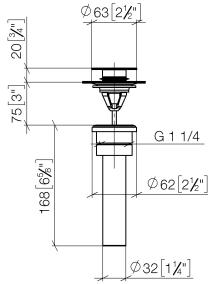

10 125 970

• for closing

Only suitable for basins with an overflow.

Fits: IMO, LULU, MADISON, MEM, TARA,
CL.1, LISSÉ, VAIA, META, CYO

	Light Gold	10 125 970-26 0010
	Chrome	10 125 970-00 0010
	Brushed Platinum	10 125 970-06 0010
	Platinum	10 125 970-08 0010
	Durabrand (23kt Gold)	10 125 970-09 0010
	Dark Chrome	10 125 970-19 0010
	Brushed Light Gold	10 125 970-27 0010
	Brushed Durabrand (23kt Gold)	10 125 970-28 0010
	Matte Black	10 125 970-33 0010
	Platinum / Brushed Platinum	10 125 970-36 0010
	Durabrand / Brushed Durabrand (23kt Gold)	10 125 970-38 0010
	Brushed Bronze	10 125 970-42 0010
	Brushed Champagne (22kt Gold)	10 125 970-46 0010
	Champagne (22kt Gold)	10 125 970-47 0010
	Brushed Chrome	10 125 970-93 0010
	Brushed Dark Platinum	10 125 970-99 0010

10 125 970

mm [inches]

10 125 970

Product version from 10/1/2023

Parts for other
finishes can be found
here: [Chrome](#)

Basin Waste 1 1/4" - Light Gold

IMO

10 125 970