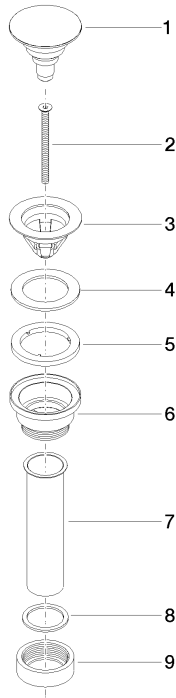

10 125 970

• for closing

Only suitable for basins with an overflow.

Fits: IMO, LULU, MADISON, MEM, TARA,
CL.1, LISSÉ, VAIA, META, CYO

	Light Gold	10 125 970-26 0010
	Chrome	10 125 970-00 0010
	Brushed Platinum	10 125 970-06 0010
	Platinum	10 125 970-08 0010
	Durabrand (23kt Gold)	10 125 970-09 0010
	Dark Chrome	10 125 970-19 0010
	Brushed Light Gold	10 125 970-27 0010
	Brushed Durabrand (23kt Gold)	10 125 970-28 0010
	Matte Black	10 125 970-33 0010
	Platinum / Brushed Platinum	10 125 970-36 0010
	Durabrand / Brushed Durabrand (23kt Gold)	10 125 970-38 0010
	Brushed Bronze	10 125 970-42 0010
	Brushed Champagne (22kt Gold)	10 125 970-46 0010
	Champagne (22kt Gold)	10 125 970-47 0010
	Brushed Chrome	10 125 970-93 0010
	Brushed Dark Platinum	10 125 970-99 0010

10 125 970

mm [inches]

10 125 970

Product version from 10/1/2023

Parts for other
finishes can be found
here: [Chrome](#)

Basin Waste 1 1/4" - Light Gold

IMO

10 125 970

Spare parts list

Product version from 10/1/2023

No.	Item Number	Name	Quantity used	Delivery time
	04 31 20 096 00-26	plug	9	-

Spare part can no longer be ordered, please order the replacement item