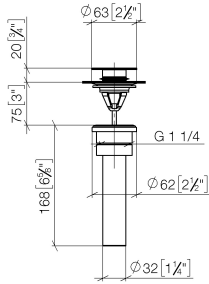

10 125 970

- for closing

Only suitable for basins with an overflow.

Fits: IMO, LULU, MADISON, MEM, TARA,
CL.1, LISSÉ, VAIA, META, CYO

	Brushed Light Gold	10 125 970-27 0010
	Chrome	10 125 970-00 0010
	Brushed Platinum	10 125 970-06 0010
	Platinum	10 125 970-08 0010
	Durabronze (23kt Gold)	10 125 970-09 0010
	Dark Chrome	10 125 970-19 0010
	Light Gold	10 125 970-26 0010
	Brushed Durabronze (23kt Gold)	10 125 970-28 0010
	Matte Black	10 125 970-33 0010
	Platinum / Brushed Platinum	10 125 970-36 0010
	Durabronze / Brushed Durabronze (23kt Gold)	10 125 970-38 0010
	Brushed Bronze	10 125 970-42 0010
	Brushed Champagne (22kt Gold)	10 125 970-46 0010
	Champagne (22kt Gold)	10 125 970-47 0010
	Brushed Chrome	10 125 970-93 0010
	Brushed Dark Platinum	10 125 970-99 0010

10 125 970

mm [inches]

10 125 970

Product version from 10/1/2023

Parts for other
finishes can be found
here: [Chrome](#)

Basin Waste 1 1/4" - Brushed Light Gold

IMO

10 125 970