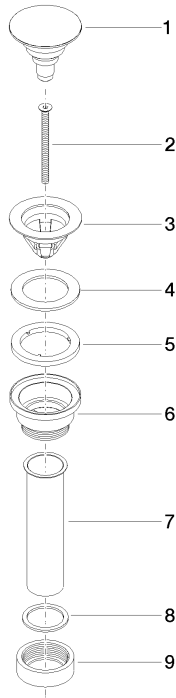

10 125 970

- for closing

Only suitable for basins with an overflow.

Fits: IMO, LULU, MADISON, MEM, TARA,
CL.1, LISSÉ, VAIA, META, CYO

	Brushed Light Gold	10 125 970-27 0010
	Chrome	10 125 970-00 0010
	Brushed Platinum	10 125 970-06 0010
	Platinum	10 125 970-08 0010
	Durabronze (23kt Gold)	10 125 970-09 0010
	Dark Chrome	10 125 970-19 0010
	Light Gold	10 125 970-26 0010
	Brushed Durabronze (23kt Gold)	10 125 970-28 0010
	Matte Black	10 125 970-33 0010
	Platinum / Brushed Platinum	10 125 970-36 0010
	Durabronze / Brushed Durabronze (23kt Gold)	10 125 970-38 0010
	Brushed Bronze	10 125 970-42 0010
	Brushed Champagne (22kt Gold)	10 125 970-46 0010
	Champagne (22kt Gold)	10 125 970-47 0010
	Brushed Chrome	10 125 970-93 0010
	Brushed Dark Platinum	10 125 970-99 0010

10 125 970

mm [inches]

10 125 970

Product version from 10/1/2023

Parts for other
finishes can be found
here: [Chrome](#)

Basin Waste 1 1/4" - Brushed Light Gold

IMO

10 125 970

Spare parts list

Product version from 10/1/2023

No.	Item Number	Name	Quantity used	Delivery time
	04 31 20 096 00-27	plug	9	-

Spare part can no longer be ordered, please order the replacement item