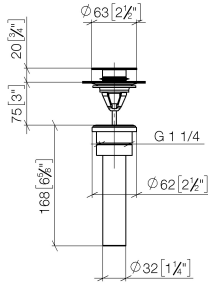

**Basin Waste 1 1/4" - Brushed Durabronze (23kt Gold)**

IMO

10 125 970

• for closing

Only suitable for basins with an overflow.

Fits: IMO, LULU, MADISON, MEM, TARA,  
CL.1, LISSÉ, VAIA, META, CYO

	Brushed Durabronze (23kt Gold)	10 125 970-28 0010
	Chrome	10 125 970-00 0010
	Brushed Platinum	10 125 970-06 0010
	Platinum	10 125 970-08 0010
	Durabronze (23kt Gold)	10 125 970-09 0010
	Dark Chrome	10 125 970-19 0010
	Light Gold	10 125 970-26 0010
	Brushed Light Gold	10 125 970-27 0010
	Matte Black	10 125 970-33 0010
	Platinum / Brushed Platinum	10 125 970-36 0010
	Durabronze / Brushed Durabronze (23kt Gold)	10 125 970-38 0010
	Brushed Bronze	10 125 970-42 0010
	Brushed Champagne (22kt Gold)	10 125 970-46 0010
	Champagne (22kt Gold)	10 125 970-47 0010
	Brushed Chrome	10 125 970-93 0010
	Brushed Dark Platinum	10 125 970-99 0010

10 125 970

mm [inches]

10 125 970

**Product version from 10/1/2023**

Parts for other  
finishes can be found  
here: [Chrome](#)

Basin Waste 1 1/4" - Brushed Durabron (23kt Gold)

IMO

10 125 970