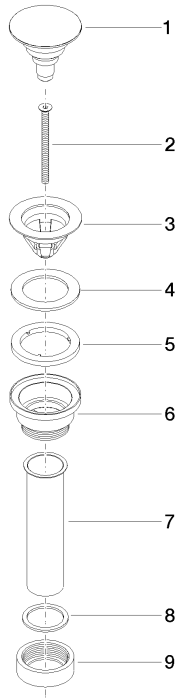

**Basin Waste 1 1/4" - Brushed Durabronze (23kt Gold)**

IMO

10 125 970

• for closing

Only suitable for basins with an overflow.

Fits: IMO, LULU, MADISON, MEM, TARA,  
CL.1, LISSÉ, VAIA, META, CYO

	Brushed Durabronze (23kt Gold)	10 125 970-28 0010
	Chrome	10 125 970-00 0010
	Brushed Platinum	10 125 970-06 0010
	Platinum	10 125 970-08 0010
	Durabronze (23kt Gold)	10 125 970-09 0010
	Dark Chrome	10 125 970-19 0010
	Light Gold	10 125 970-26 0010
	Brushed Light Gold	10 125 970-27 0010
	Matte Black	10 125 970-33 0010
	Platinum / Brushed Platinum	10 125 970-36 0010
	Durabronze / Brushed Durabronze (23kt Gold)	10 125 970-38 0010
	Brushed Bronze	10 125 970-42 0010
	Brushed Champagne (22kt Gold)	10 125 970-46 0010
	Champagne (22kt Gold)	10 125 970-47 0010
	Brushed Chrome	10 125 970-93 0010
	Brushed Dark Platinum	10 125 970-99 0010

10 125 970

mm [inches]

10 125 970

**Product version from 10/1/2023**

Parts for other  
finishes can be found  
here: [Chrome](#)

Basin Waste 1 1/4" - Brushed Durabron (23kt Gold)

IMO

10 125 970

**Spare parts list**

**Product version from 10/1/2023**

No.	Item Number	Name	Quantity used	Delivery time
	04 31 20 096 00-28	plug	9	20