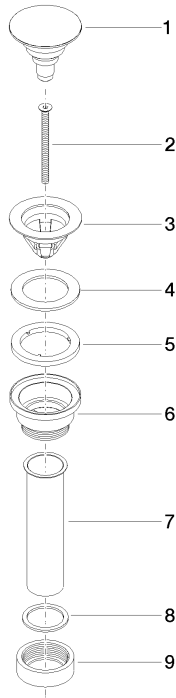

10 125 970

• for closing

Only suitable for basins with an overflow.

Fits: IMO, LULU, MADISON, MEM, TARA,
CL.1, LISSÉ, VAIA, META, CYO

	Matte Black	10 125 970-33 0010
	Chrome	10 125 970-00 0010
	Brushed Platinum	10 125 970-06 0010
	Platinum	10 125 970-08 0010
	Durabress (23kt Gold)	10 125 970-09 0010
	Dark Chrome	10 125 970-19 0010
	Light Gold	10 125 970-26 0010
	Brushed Light Gold	10 125 970-27 0010
	Brushed Durabress (23kt Gold)	10 125 970-28 0010
	Platinum / Brushed Platinum	10 125 970-36 0010
	Durabress / Brushed Durabress (23kt Gold)	10 125 970-38 0010
	Brushed Bronze	10 125 970-42 0010
	Brushed Champagne (22kt Gold)	10 125 970-46 0010
	Champagne (22kt Gold)	10 125 970-47 0010
	Brushed Chrome	10 125 970-93 0010
	Brushed Dark Platinum	10 125 970-99 0010

10 125 970

mm [inches]

10 125 970

Product version from 10/1/2023

Parts for other
finishes can be found
here: [Chrome](#)

Basin Waste 1 1/4" - Matte Black

IMO

10 125 970

Spare parts list

Product version from 10/1/2023

No.	Item Number	Name	Quantity used	Delivery time
	04 31 20 096 00-33	plug	9	30