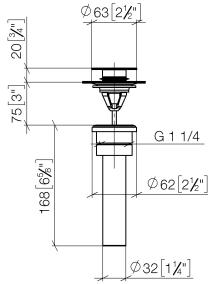

10 125 970

• for closing

Only suitable for basins with an overflow.

Fits: IMO, LULU, MADISON, MEM, TARA,
CL.1, LISSÉ, VAIA, META, CYO

	Matte Black	10 125 970-33 0010
	Chrome	10 125 970-00 0010
	Brushed Platinum	10 125 970-06 0010
	Platinum	10 125 970-08 0010
	Durabress (23kt Gold)	10 125 970-09 0010
	Dark Chrome	10 125 970-19 0010
	Light Gold	10 125 970-26 0010
	Brushed Light Gold	10 125 970-27 0010
	Brushed Durabress (23kt Gold)	10 125 970-28 0010
	Platinum / Brushed Platinum	10 125 970-36 0010
	Durabress / Brushed Durabress (23kt Gold)	10 125 970-38 0010
	Brushed Bronze	10 125 970-42 0010
	Brushed Champagne (22kt Gold)	10 125 970-46 0010
	Champagne (22kt Gold)	10 125 970-47 0010
	Brushed Chrome	10 125 970-93 0010
	Brushed Dark Platinum	10 125 970-99 0010

10 125 970

mm [inches]

10 125 970

Product version from 10/1/2023

Parts for other
finishes can be found
here: [Chrome](#)

Basin Waste 1 1/4" - Matte Black

IMO

10 125 970