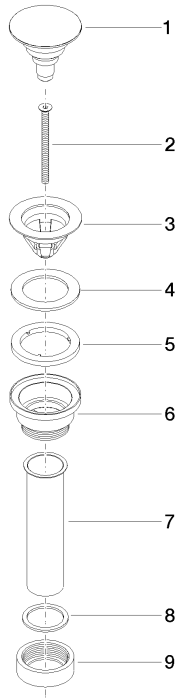

10 125 970

• for closing

Only suitable for basins with an overflow.

Fits: IMO, LULU, MADISON, MEM, TARA,  
CL.1, LISSÉ, VAIA, META, CYO

	Brushed Bronze	10 125 970-42 0010
	Chrome	10 125 970-00 0010
	Brushed Platinum	10 125 970-06 0010
	Platinum	10 125 970-08 0010
	Durabress (23kt Gold)	10 125 970-09 0010
	Dark Chrome	10 125 970-19 0010
	Light Gold	10 125 970-26 0010
	Brushed Light Gold	10 125 970-27 0010
	Brushed Durabress (23kt Gold)	10 125 970-28 0010
	Matte Black	10 125 970-33 0010
	Platinum / Brushed Platinum	10 125 970-36 0010
	Durabress / Brushed Durabress (23kt Gold)	10 125 970-38 0010
	Brushed Champagne (22kt Gold)	10 125 970-46 0010
	Champagne (22kt Gold)	10 125 970-47 0010
	Brushed Chrome	10 125 970-93 0010
	Brushed Dark Platinum	10 125 970-99 0010

10 125 970

mm [inches]

10 125 970

**Product version from 10/1/2023**

Parts for other  
finishes can be found  
here: [Chrome](#)

## Basin Waste 1 1/4" - Brushed Bronze

IMO

10 125 970

### Spare parts list