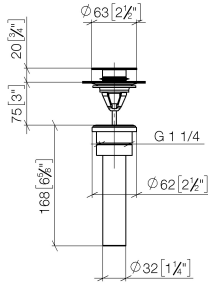

10 125 970

• for closing

Only suitable for basins with an overflow.

Fits: IMO, LULU, MADISON, MEM, TARA,  
CL.1, LISSÉ, VAIA, META, CYO

	Brushed Bronze	10 125 970-42 0010
	Chrome	10 125 970-00 0010
	Brushed Platinum	10 125 970-06 0010
	Platinum	10 125 970-08 0010
	Durabress (23kt Gold)	10 125 970-09 0010
	Dark Chrome	10 125 970-19 0010
	Light Gold	10 125 970-26 0010
	Brushed Light Gold	10 125 970-27 0010
	Brushed Durabress (23kt Gold)	10 125 970-28 0010
	Matte Black	10 125 970-33 0010
	Platinum / Brushed Platinum	10 125 970-36 0010
	Durabress / Brushed Durabress (23kt Gold)	10 125 970-38 0010
	Brushed Champagne (22kt Gold)	10 125 970-46 0010
	Champagne (22kt Gold)	10 125 970-47 0010
	Brushed Chrome	10 125 970-93 0010
	Brushed Dark Platinum	10 125 970-99 0010

10 125 970

mm [inches]

10 125 970

**Product version from 10/1/2023**

Parts for other  
finishes can be found  
here: [Chrome](#)

## Basin Waste 1 1/4" - Brushed Bronze

IMO

10 125 970