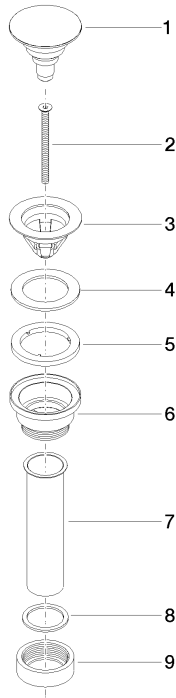

Basin Waste 1 1/4" - Brushed Champagne (22kt Gold)

IMO

10 125 970

- for closing

Only suitable for basins with an overflow.

Fits: IMO, LULU, MADISON, MEM, TARA,
CL.1, LISSÉ, VAIA, META, CYO

	Brushed Champagne (22kt Gold)	10 125 970-46 0010
	Chrome	10 125 970-00 0010
	Brushed Platinum	10 125 970-06 0010
	Platinum	10 125 970-08 0010
	Durabross (23kt Gold)	10 125 970-09 0010
	Dark Chrome	10 125 970-19 0010
	Light Gold	10 125 970-26 0010
	Brushed Light Gold	10 125 970-27 0010
	Brushed Durabross (23kt Gold)	10 125 970-28 0010
	Matte Black	10 125 970-33 0010
	Platinum / Brushed Platinum	10 125 970-36 0010
	Durabross / Brushed Durabross (23kt Gold)	10 125 970-38 0010
	Brushed Bronze	10 125 970-42 0010
	Champagne (22kt Gold)	10 125 970-47 0010
	Brushed Chrome	10 125 970-93 0010
	Brushed Dark Platinum	10 125 970-99 0010

10 125 970

mm [inches]

10 125 970

Product version from 10/1/2023

Parts for other
finishes can be found
here: [Chrome](#)

Basin Waste 1 1/4" - Brushed Champagne (22kt Gold)

IMO

10 125 970

Spare parts list

Product version from 10/1/2023

No.	Item Number	Name	Quantity used	Delivery time
	04 31 20 096 00-46	plug	9	-

Spare part can no longer be ordered, please order the replacement item