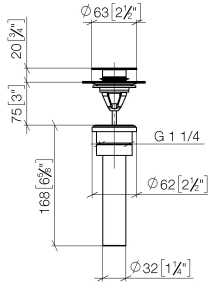

Basin Waste 1 1/4" - Brushed Champagne (22kt Gold)

IMO

10 125 970

- for closing

Only suitable for basins with an overflow.

Fits: IMO, LULU, MADISON, MEM, TARA,
CL.1, LISSÉ, VAIA, META, CYO

	Brushed Champagne (22kt Gold)	10 125 970-46 0010
	Chrome	10 125 970-00 0010
	Brushed Platinum	10 125 970-06 0010
	Platinum	10 125 970-08 0010
	Durabross (23kt Gold)	10 125 970-09 0010
	Dark Chrome	10 125 970-19 0010
	Light Gold	10 125 970-26 0010
	Brushed Light Gold	10 125 970-27 0010
	Brushed Durabross (23kt Gold)	10 125 970-28 0010
	Matte Black	10 125 970-33 0010
	Platinum / Brushed Platinum	10 125 970-36 0010
	Durabross / Brushed Durabross (23kt Gold)	10 125 970-38 0010
	Brushed Bronze	10 125 970-42 0010
	Champagne (22kt Gold)	10 125 970-47 0010
	Brushed Chrome	10 125 970-93 0010
	Brushed Dark Platinum	10 125 970-99 0010

10 125 970

mm [inches]

10 125 970

Product version from 10/1/2023

Parts for other
finishes can be found
here: [Chrome](#)

Basin Waste 1 1/4" - Brushed Champagne (22kt Gold)

IMO

10 125 970