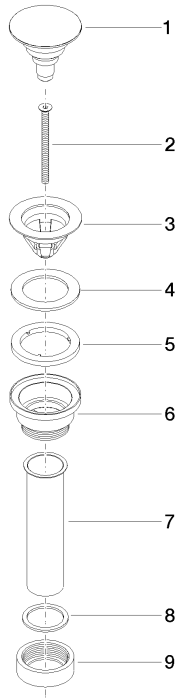

10 125 970

• for closing

Only suitable for basins with an overflow.

Fits: IMO, LULU, MADISON, MEM, TARA,
CL.1, LISSÉ, VAIA, META, CYO

	Champagne (22kt Gold)	10 125 970-47 0010
	Chrome	10 125 970-00 0010
	Brushed Platinum	10 125 970-06 0010
	Platinum	10 125 970-08 0010
	Durabress (23kt Gold)	10 125 970-09 0010
	Dark Chrome	10 125 970-19 0010
	Light Gold	10 125 970-26 0010
	Brushed Light Gold	10 125 970-27 0010
	Brushed Durabress (23kt Gold)	10 125 970-28 0010
	Matte Black	10 125 970-33 0010
	Platinum / Brushed Platinum	10 125 970-36 0010
	Durabress / Brushed Durabress (23kt Gold)	10 125 970-38 0010
	Brushed Bronze	10 125 970-42 0010
	Brushed Champagne (22kt Gold)	10 125 970-46 0010
	Brushed Chrome	10 125 970-93 0010
	Brushed Dark Platinum	10 125 970-99 0010

10 125 970

mm [inches]

10 125 970

Product version from 10/1/2023

Parts for other
finishes can be found
here: [Chrome](#)

Basin Waste 1 1/4" - Champagne (22kt Gold)

IMO

10 125 970

Spare parts list

Product version from 10/1/2023

No.	Item Number	Name	Quantity used	Delivery time
	04 31 20 096 00-47	plug	9	-

Spare part can no longer be ordered, please order the replacement item