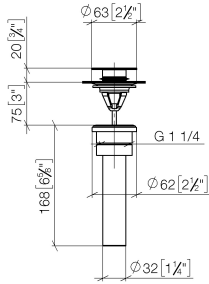

10 125 970

• for closing

Only suitable for basins with an overflow.

Fits: IMO, LULU, MADISON, MEM, TARA,
CL.1, LISSÉ, VAIA, META, CYO

	Champagne (22kt Gold)	10 125 970-47 0010
	Chrome	10 125 970-00 0010
	Brushed Platinum	10 125 970-06 0010
	Platinum	10 125 970-08 0010
	Durabress (23kt Gold)	10 125 970-09 0010
	Dark Chrome	10 125 970-19 0010
	Light Gold	10 125 970-26 0010
	Brushed Light Gold	10 125 970-27 0010
	Brushed Durabress (23kt Gold)	10 125 970-28 0010
	Matte Black	10 125 970-33 0010
	Platinum / Brushed Platinum	10 125 970-36 0010
	Durabress / Brushed Durabress (23kt Gold)	10 125 970-38 0010
	Brushed Bronze	10 125 970-42 0010
	Brushed Champagne (22kt Gold)	10 125 970-46 0010
	Brushed Chrome	10 125 970-93 0010
	Brushed Dark Platinum	10 125 970-99 0010

10 125 970

mm [inches]

10 125 970

Product version from 10/1/2023

Parts for other
finishes can be found
here: [Chrome](#)

Basin Waste 1 1/4" - Champagne (22kt Gold)

IMO

10 125 970