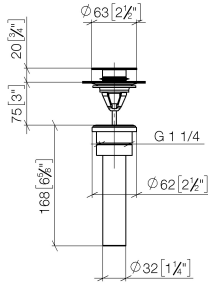

10 125 970

• for closing

Only suitable for basins with an overflow.

Fits: IMO, LULU, MADISON, MEM, TARA,
CL.1, LISSÉ, VAIA, META, CYO

	Brushed Chrome	10 125 970-93 0010
	Chrome	10 125 970-00 0010
	Brushed Platinum	10 125 970-06 0010
	Platinum	10 125 970-08 0010
	Durabress (23kt Gold)	10 125 970-09 0010
	Dark Chrome	10 125 970-19 0010
	Light Gold	10 125 970-26 0010
	Brushed Light Gold	10 125 970-27 0010
	Brushed Durabress (23kt Gold)	10 125 970-28 0010
	Matte Black	10 125 970-33 0010
	Platinum / Brushed Platinum	10 125 970-36 0010
	Durabress / Brushed Durabress (23kt Gold)	10 125 970-38 0010
	Brushed Bronze	10 125 970-42 0010
	Brushed Champagne (22kt Gold)	10 125 970-46 0010
	Champagne (22kt Gold)	10 125 970-47 0010
	Brushed Dark Platinum	10 125 970-99 0010

10 125 970

mm [inches]

10 125 970

Product version from 10/1/2023

Parts for other
finishes can be found
here: [Chrome](#)

Basin Waste 1 1/4" - Brushed Chrome

IMO

10 125 970