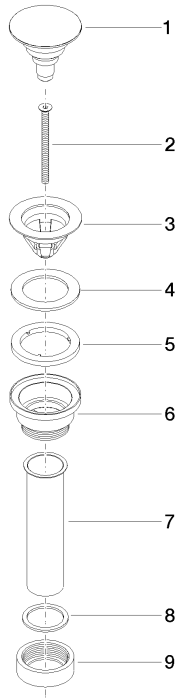

10 125 970

• for closing

Only suitable for basins with an overflow.

Fits: IMO, LULU, MADISON, MEM, TARA,
CL.1, LISSÉ, VAIA, META, CYO

	Brushed Chrome	10 125 970-93 0010
	Chrome	10 125 970-00 0010
	Brushed Platinum	10 125 970-06 0010
	Platinum	10 125 970-08 0010
	Durabress (23kt Gold)	10 125 970-09 0010
	Dark Chrome	10 125 970-19 0010
	Light Gold	10 125 970-26 0010
	Brushed Light Gold	10 125 970-27 0010
	Brushed Durabress (23kt Gold)	10 125 970-28 0010
	Matte Black	10 125 970-33 0010
	Platinum / Brushed Platinum	10 125 970-36 0010
	Durabress / Brushed Durabress (23kt Gold)	10 125 970-38 0010
	Brushed Bronze	10 125 970-42 0010
	Brushed Champagne (22kt Gold)	10 125 970-46 0010
	Champagne (22kt Gold)	10 125 970-47 0010
	Brushed Dark Platinum	10 125 970-99 0010

10 125 970

mm [inches]

10 125 970

Product version from 10/1/2023

Parts for other
finishes can be found
here: [Chrome](#)

Basin Waste 1 1/4" - Brushed Chrome

IMO

10 125 970

Spare parts list

Product version from 10/1/2023

No.	Item Number	Name	Quantity used	Delivery time
	04 31 20 096 00-93	plug	9	-

Spare part can no longer be ordered, please order the replacement item