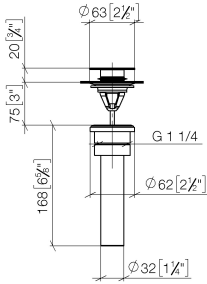

10 125 970

• for closing

Only suitable for basins with an overflow.

Fits: IMO, LULU, MADISON, MEM, TARA,
CL.1, LISSÉ, VAIA, META, CYO

	Brushed Dark Platinum	10 125 970-99 0010
	Chrome	10 125 970-00 0010
	Brushed Platinum	10 125 970-06 0010
	Platinum	10 125 970-08 0010
	Durabress (23kt Gold)	10 125 970-09 0010
	Dark Chrome	10 125 970-19 0010
	Light Gold	10 125 970-26 0010
	Brushed Light Gold	10 125 970-27 0010
	Brushed Durabress (23kt Gold)	10 125 970-28 0010
	Matte Black	10 125 970-33 0010
	Platinum / Brushed Platinum	10 125 970-36 0010
	Durabress / Brushed Durabress (23kt Gold)	10 125 970-38 0010
	Brushed Bronze	10 125 970-42 0010
	Brushed Champagne (22kt Gold)	10 125 970-46 0010
	Champagne (22kt Gold)	10 125 970-47 0010
	Brushed Chrome	10 125 970-93 0010

10 125 970

mm [inches]

10 125 970

Product version from 10/1/2023

Parts for other
finishes can be found
here: [Chrome](#)

Basin Waste 1 1/4" - Brushed Dark Platinum

IMO

10 125 970