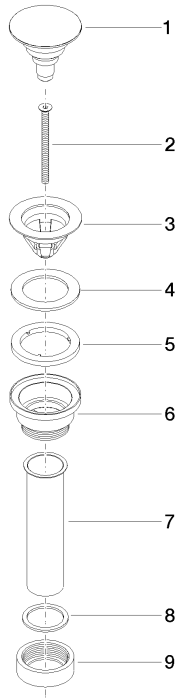

10 125 970

• for closing

Only suitable for basins with an overflow.

Fits: IMO, LULU, MADISON, MEM, TARA,
CL.1, LISSÉ, VAIA, META, CYO

	Brushed Dark Platinum	10 125 970-99 0010
	Chrome	10 125 970-00 0010
	Brushed Platinum	10 125 970-06 0010
	Platinum	10 125 970-08 0010
	Durabress (23kt Gold)	10 125 970-09 0010
	Dark Chrome	10 125 970-19 0010
	Light Gold	10 125 970-26 0010
	Brushed Light Gold	10 125 970-27 0010
	Brushed Durabress (23kt Gold)	10 125 970-28 0010
	Matte Black	10 125 970-33 0010
	Platinum / Brushed Platinum	10 125 970-36 0010
	Durabress / Brushed Durabress (23kt Gold)	10 125 970-38 0010
	Brushed Bronze	10 125 970-42 0010
	Brushed Champagne (22kt Gold)	10 125 970-46 0010
	Champagne (22kt Gold)	10 125 970-47 0010
	Brushed Chrome	10 125 970-93 0010

10 125 970

mm [inches]

10 125 970

Product version from 10/1/2023

Parts for other
finishes can be found
here: [Chrome](#)

Basin Waste 1 1/4" - Brushed Dark Platinum

IMO

10 125 970

Spare parts list

Product version from 10/1/2023

No.	Item Number	Name	Quantity used	Delivery time
	04 31 20 096 00-99	plug	9	30