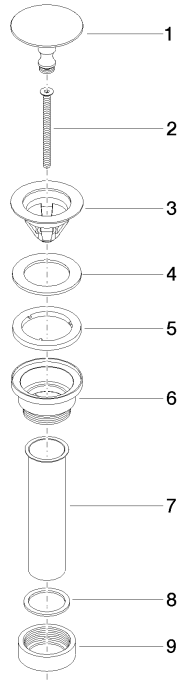

Basin Waste 1 1/4" - Chrome

IMO

10 126 970

- min. bath/basin thickness 5/8"
- not for closing

Only suitable for sinks without an overflow.

Fits: IMO, LULU, MADISON, MEM, TARA, CL.1, LISSÉ, VAIA, META, CYO

	Chrome	10 126 970-00 0010
	Brushed Platinum	10 126 970-06 0010
	Platinum	10 126 970-08 0010
	Durabress (23kt Gold)	10 126 970-09 0010
	Dark Chrome	10 126 970-19 0010
	Light Gold	10 126 970-26 0010
	Brushed Light Gold	10 126 970-27 0010
	Brushed Durabress (23kt Gold)	10 126 970-28 0010
	Matte Black	10 126 970-33 0010
	Brushed Bronze	10 126 970-42 0010
	Brushed Champagne (22kt Gold)	10 126 970-46 0010
	Champagne (22kt Gold)	10 126 970-47 0010
	Brushed Chrome	10 126 970-93 0010
	Brushed Dark Platinum	10 126 970-99 0010

10 126 970

mm [inches]

10 126 970

Parts for other finishes can be found here: [Brushed](#) [Platinum](#)

Spare parts list

No.	Item Number	Name	Quantity used	Delivery time
1	09 31 20 097-00	plug	1	10
2	09 30 30 179 90	screw	1	2
3	09 11 01 038-00	cup	1	10
4	09 14 05 061 90	seal	1	2
5	09 14 03 153 90	seal	1	2
6	09 11 10 156-00	connection	1	-
Spare part can no longer be ordered, please order the replacement item				
7	09 28 20 055-00	pipe	1	10
8	09 14 05 062 90	seal	1	2
9	09 23 30 073-00	nut	1	10