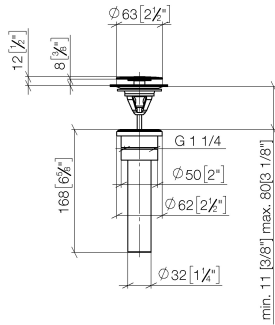

Basin Waste 1 1/4" - Chrome

IMO

10 126 970

- min. bath/basin thickness 5/8"
- not for closing

Only suitable for sinks without an overflow.

Fits: IMO, LULU, MADISON, MEM, TARA, CL.1, LISSÉ, VAIA, META, CYO

	Chrome	10 126 970-00 0010
	Brushed Platinum	10 126 970-06 0010
	Platinum	10 126 970-08 0010
	Durabress (23kt Gold)	10 126 970-09 0010
	Dark Chrome	10 126 970-19 0010
	Light Gold	10 126 970-26 0010
	Brushed Light Gold	10 126 970-27 0010
	Brushed Durabress (23kt Gold)	10 126 970-28 0010
	Matte Black	10 126 970-33 0010
	Brushed Bronze	10 126 970-42 0010
	Brushed Champagne (22kt Gold)	10 126 970-46 0010
	Champagne (22kt Gold)	10 126 970-47 0010
	Brushed Chrome	10 126 970-93 0010
	Brushed Dark Platinum	10 126 970-99 0010

10 126 970

mm [inches]

10 126 970

Parts for other finishes can be found here: [Brushed](#) [Platinum](#)

Spare parts list

No.	Item Number	Name	Quantity used	Delivery time
1	09 31 20 097-00	plug	1	10
2	09 30 30 179 90	screw	1	2
3	09 11 01 038-00	cup	1	10
4	09 14 05 061 90	seal	1	2
5	09 14 03 153 90	seal	1	2
6	09 11 10 156-00	connection	1	-
Spare part can no longer be ordered, please order the replacement item				
7	09 28 20 055-00	pipe	1	10
8	09 14 05 062 90	seal	1	2
9	09 23 30 073-00	nut	1	10