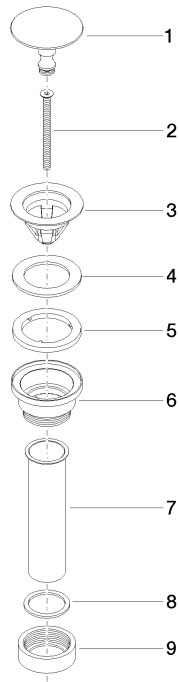

Basin Waste 1 1/4" - Chrome

IMO

10 126 970

- min. bath/basin thickness 5/8"
- not for closing

Only suitable for sinks without an overflow.

Fits: IMO, LULU, MADISON, MEM, TARA,
CL.1, LISSÉ, VAIA, META, CYO

	Chrome	10 126 970-00 0010
	Brushed Platinum	10 126 970-06 0010
	Platinum	10 126 970-08 0010
	Durabress (23kt Gold)	10 126 970-09 0010
	Dark Chrome	10 126 970-19 0010
	Light Gold	10 126 970-26 0010
	Brushed Light Gold	10 126 970-27 0010
	Brushed Durabress (23kt Gold)	10 126 970-28 0010
	Matte Black	10 126 970-33 0010
	Brushed Bronze	10 126 970-42 0010
	Brushed Champagne (22kt Gold)	10 126 970-46 0010
	Champagne (22kt Gold)	10 126 970-47 0010
	Brushed Chrome	10 126 970-93 0010
	Brushed Dark Platinum	10 126 970-99 0010

10 126 970

Parts for other finishes can be found here: [Brushed](#) [Platinum](#)

Spare parts list

No.	Item Number	Name	Quantity used	Delivery time
1	09 31 20 097-00	plug	1	10
2	09 30 30 179 90	screw	1	2
3	09 11 01 038-00	cup	1	10
4	09 14 05 061 90	seal	1	2
5	09 14 03 153 90	seal	1	2
6	09 11 10 156-00	connection	1	-
Spare part can no longer be ordered, please order the replacement item				
7	09 28 20 055-00	pipe	1	10
8	09 14 05 062 90	seal	1	2
9	09 23 30 073-00	nut	1	10