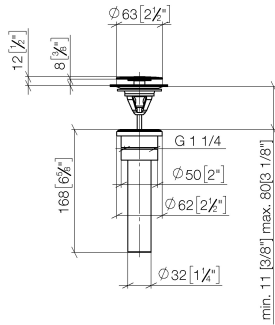

Basin Waste 1 1/4" - Brushed Platinum

IMO

10 126 970

- min. bath/basin thickness 5/8"
- not for closing

Only suitable for sinks without an overflow.

Fits: IMO, LULU, MADISON, MEM, TARA, CL.1, LISSÉ, VAIA, META, CYO

	Brushed Platinum	10 126 970-06 0010
	Chrome	10 126 970-00 0010
	Platinum	10 126 970-08 0010
	Durabross (23kt Gold)	10 126 970-09 0010
	Dark Chrome	10 126 970-19 0010
	Light Gold	10 126 970-26 0010
	Brushed Light Gold	10 126 970-27 0010
	Brushed Durabross (23kt Gold)	10 126 970-28 0010
	Matte Black	10 126 970-33 0010
	Brushed Bronze	10 126 970-42 0010
	Brushed Champagne (22kt Gold)	10 126 970-46 0010
	Champagne (22kt Gold)	10 126 970-47 0010
	Brushed Chrome	10 126 970-93 0010
	Brushed Dark Platinum	10 126 970-99 0010

10 126 970

mm [inches]

10 126 970

Parts for other finishes can be found here: [Chrome](#)

Spare parts list

No.	Item Number	Name	Quantity used	Delivery time
1	09 31 20 097-06	plug	1	10
2	09 30 30 179 90	screw	1	2
3	09 11 01 038-06	cup	1	10
4	09 14 05 061 90	seal	1	2
5	09 14 03 153 90	seal	1	2
6	09 11 10 156-06	connection	1	10
7	09 28 20 055-06	pipe	1	10
8	09 14 05 062 90	seal	1	2
9	09 23 30 073-06	nut	1	10