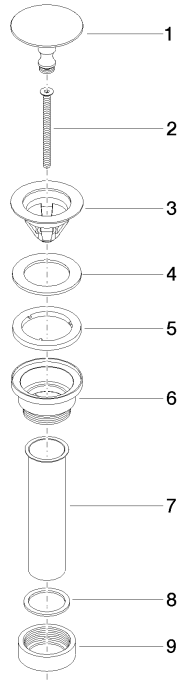

Basin Waste 1 1/4" - Brushed Platinum

IMO

10 126 970

- min. bath/basin thickness 5/8"
- not for closing

Only suitable for sinks without an overflow.

Fits: IMO, LULU, MADISON, MEM, TARA, CL.1, LISSÉ, VAIA, META, CYO

	Brushed Platinum	10 126 970-06 0010
	Chrome	10 126 970-00 0010
	Platinum	10 126 970-08 0010
	Durabross (23kt Gold)	10 126 970-09 0010
	Dark Chrome	10 126 970-19 0010
	Light Gold	10 126 970-26 0010
	Brushed Light Gold	10 126 970-27 0010
	Brushed Durabross (23kt Gold)	10 126 970-28 0010
	Matte Black	10 126 970-33 0010
	Brushed Bronze	10 126 970-42 0010
	Brushed Champagne (22kt Gold)	10 126 970-46 0010
	Champagne (22kt Gold)	10 126 970-47 0010
	Brushed Chrome	10 126 970-93 0010
	Brushed Dark Platinum	10 126 970-99 0010

10 126 970

mm [inches]

10 126 970

Parts for other finishes can be found here: [Chrome](#)

Spare parts list

No.	Item Number	Name	Quantity used	Delivery time
1	09 31 20 097-06	plug	1	10
2	09 30 30 179 90	screw	1	2
3	09 11 01 038-06	cup	1	10
4	09 14 05 061 90	seal	1	2
5	09 14 03 153 90	seal	1	2
6	09 11 10 156-06	connection	1	10
7	09 28 20 055-06	pipe	1	10
8	09 14 05 062 90	seal	1	2
9	09 23 30 073-06	nut	1	10