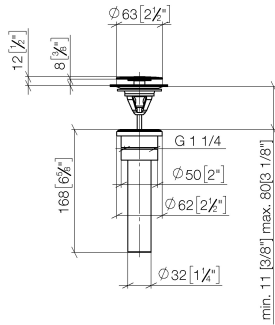

Basin Waste 1 1/4" - Platinum

IMO

10 126 970

- min. bath/basin thickness 5/8"
- not for closing

Only suitable for sinks without an overflow.

Fits: IMO, LULU, MADISON, MEM, TARA, CL.1, LISSÉ, VAIA, META, CYO

	Platinum	10 126 970-08 0010
	Chrome	10 126 970-00 0010
	Brushed Platinum	10 126 970-06 0010
	Durabross (23kt Gold)	10 126 970-09 0010
	Dark Chrome	10 126 970-19 0010
	Light Gold	10 126 970-26 0010
	Brushed Light Gold	10 126 970-27 0010
	Brushed Durabross (23kt Gold)	10 126 970-28 0010
	Matte Black	10 126 970-33 0010
	Brushed Bronze	10 126 970-42 0010
	Brushed Champagne (22kt Gold)	10 126 970-46 0010
	Champagne (22kt Gold)	10 126 970-47 0010
	Brushed Chrome	10 126 970-93 0010
	Brushed Dark Platinum	10 126 970-99 0010

10 126 970

mm [inches]

10 126 970

Parts for other finishes can be found here: [Chrome](#)

Spare parts list

No.	Item Number	Name	Quantity used	Delivery time
1	09 31 20 097-08	plug	1	60
2	09 30 30 179 90	screw	1	2
3	09 11 01 038-08	cup	1	40
4	09 14 05 061 90	seal	1	2
5	09 14 03 153 90	seal	1	2
6	09 11 10 156-08	connection	1	60
7	09 28 20 055-08	pipe	1	40
8	09 14 05 062 90	seal	1	2
9	09 23 30 073-08	nut	1	40