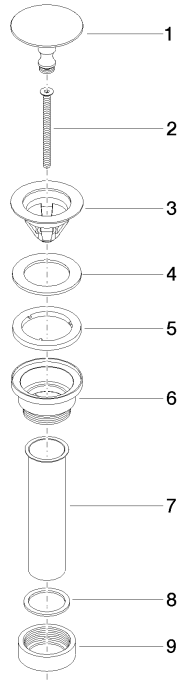

Basin Waste 1 1/4" - Platinum

IMO

10 126 970

- min. bath/basin thickness 5/8"
- not for closing

Only suitable for sinks without an overflow.

Fits: IMO, LULU, MADISON, MEM, TARA, CL.1, LISSÉ, VAIA, META, CYO

	Platinum	10 126 970-08 0010
	Chrome	10 126 970-00 0010
	Brushed Platinum	10 126 970-06 0010
	Durabross (23kt Gold)	10 126 970-09 0010
	Dark Chrome	10 126 970-19 0010
	Light Gold	10 126 970-26 0010
	Brushed Light Gold	10 126 970-27 0010
	Brushed Durabross (23kt Gold)	10 126 970-28 0010
	Matte Black	10 126 970-33 0010
	Brushed Bronze	10 126 970-42 0010
	Brushed Champagne (22kt Gold)	10 126 970-46 0010
	Champagne (22kt Gold)	10 126 970-47 0010
	Brushed Chrome	10 126 970-93 0010
	Brushed Dark Platinum	10 126 970-99 0010

10 126 970

mm [inches]

10 126 970

Parts for other finishes can be found here: [Chrome](#)

Spare parts list

No.	Item Number	Name	Quantity used	Delivery time
1	09 31 20 097-08	plug	1	60
2	09 30 30 179 90	screw	1	2
3	09 11 01 038-08	cup	1	40
4	09 14 05 061 90	seal	1	2
5	09 14 03 153 90	seal	1	2
6	09 11 10 156-08	connection	1	60
7	09 28 20 055-08	pipe	1	40
8	09 14 05 062 90	seal	1	2
9	09 23 30 073-08	nut	1	40