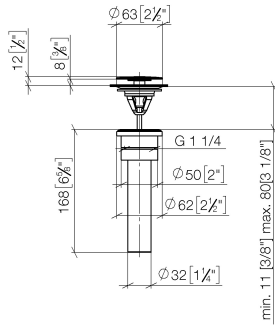

Basin Waste 1 1/4" - Durabronz (23kt Gold)

IMO

10 126 970

- min. bath/basin thickness 5/8"
- not for closing

Only suitable for sinks without an overflow.

Fits: IMO, LULU, MADISON, MEM, TARA,
CL.1, LISSÉ, VAIA, META, CYO

	Durabronz (23kt Gold)	10 126 970-09 0010
	Chrome	10 126 970-00 0010
	Brushed Platinum	10 126 970-06 0010
	Platinum	10 126 970-08 0010
	Dark Chrome	10 126 970-19 0010
	Light Gold	10 126 970-26 0010
	Brushed Light Gold	10 126 970-27 0010
	Brushed Durabronz (23kt Gold)	10 126 970-28 0010
	Matte Black	10 126 970-33 0010
	Brushed Bronze	10 126 970-42 0010
	Brushed Champagne (22kt Gold)	10 126 970-46 0010
	Champagne (22kt Gold)	10 126 970-47 0010
	Brushed Chrome	10 126 970-93 0010
	Brushed Dark Platinum	10 126 970-99 0010

10 126 970

mm [inches]

10 126 970

Parts for other finishes can be found here: [Chrome](#)

Spare parts list

No.	Item Number	Name	Quantity used	Delivery time
1	09 31 20 097-09	plug	1	40
2	09 30 30 179 90	screw	1	2
3	09 11 01 038-09	cup	1	40
4	09 14 05 061 90	seal	1	2
5	09 14 03 153 90	seal	1	2
6	09 11 10 156-09	connection	1	60
7	09 28 20 055-09	pipe	1	40
8	09 14 05 062 90	seal	1	2
9	09 23 30 073-09	nut	1	40