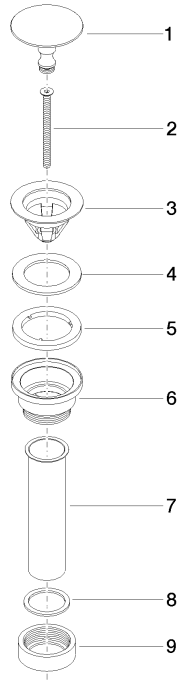

Basin Waste 1 1/4" - Durabronz (23kt Gold)

IMO

10 126 970

- min. bath/basin thickness 5/8"
- not for closing

Only suitable for sinks without an overflow.

Fits: IMO, LULU, MADISON, MEM, TARA,
CL.1, LISSÉ, VAIA, META, CYO

	Durabronz (23kt Gold)	10 126 970-09 0010
	Chrome	10 126 970-00 0010
	Brushed Platinum	10 126 970-06 0010
	Platinum	10 126 970-08 0010
	Dark Chrome	10 126 970-19 0010
	Light Gold	10 126 970-26 0010
	Brushed Light Gold	10 126 970-27 0010
	Brushed Durabronz (23kt Gold)	10 126 970-28 0010
	Matte Black	10 126 970-33 0010
	Brushed Bronze	10 126 970-42 0010
	Brushed Champagne (22kt Gold)	10 126 970-46 0010
	Champagne (22kt Gold)	10 126 970-47 0010
	Brushed Chrome	10 126 970-93 0010
	Brushed Dark Platinum	10 126 970-99 0010

10 126 970

mm [inches]

10 126 970

Parts for other finishes can be found here: [Chrome](#)

Spare parts list

No.	Item Number	Name	Quantity used	Delivery time
1	09 31 20 097-09	plug	1	40
2	09 30 30 179 90	screw	1	2
3	09 11 01 038-09	cup	1	40
4	09 14 05 061 90	seal	1	2
5	09 14 03 153 90	seal	1	2
6	09 11 10 156-09	connection	1	60
7	09 28 20 055-09	pipe	1	40
8	09 14 05 062 90	seal	1	2
9	09 23 30 073-09	nut	1	40