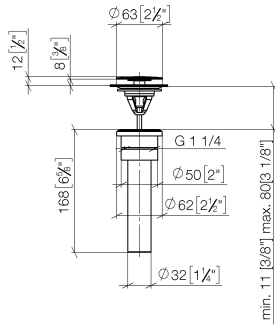

Basin Waste 1 1/4" - Dark Chrome

IMO

10 126 970

- min. bath/basin thickness 5/8"
- not for closing

Only suitable for sinks without an overflow.

Fits: IMO, LULU, MADISON, MEM, TARA,
CL.1, LISSÉ, VAIA, META, CYO

	Dark Chrome	10 126 970-19 0010
	Chrome	10 126 970-00 0010
	Brushed Platinum	10 126 970-06 0010
	Platinum	10 126 970-08 0010
	Durabross (23kt Gold)	10 126 970-09 0010
	Light Gold	10 126 970-26 0010
	Brushed Light Gold	10 126 970-27 0010
	Brushed Durabross (23kt Gold)	10 126 970-28 0010
	Matte Black	10 126 970-33 0010
	Brushed Bronze	10 126 970-42 0010
	Brushed Champagne (22kt Gold)	10 126 970-46 0010
	Champagne (22kt Gold)	10 126 970-47 0010
	Brushed Chrome	10 126 970-93 0010
	Brushed Dark Platinum	10 126 970-99 0010

10 126 970

mm [inches]

10 126 970

Parts for other
finishes can be found
here: [Chrome](#)