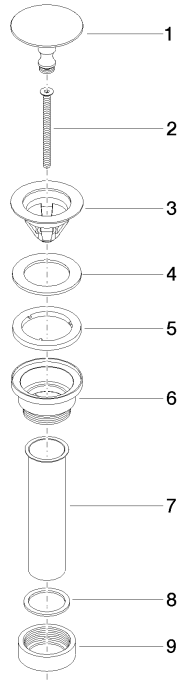

Basin Waste 1 1/4" - Brushed Light Gold

IMO

10 126 970

- min. bath/basin thickness 5/8"
- not for closing

Only suitable for sinks without an overflow.

Fits: IMO, LULU, MADISON, MEM, TARA, CL.1, LISSÉ, VAIA, META, CYO

	Brushed Light Gold	10 126 970-27 0010
	Chrome	10 126 970-00 0010
	Brushed Platinum	10 126 970-06 0010
	Platinum	10 126 970-08 0010
	Durabress (23kt Gold)	10 126 970-09 0010
	Dark Chrome	10 126 970-19 0010
	Light Gold	10 126 970-26 0010
	Brushed Durabress (23kt Gold)	10 126 970-28 0010
	Matte Black	10 126 970-33 0010
	Brushed Bronze	10 126 970-42 0010
	Brushed Champagne (22kt Gold)	10 126 970-46 0010
	Champagne (22kt Gold)	10 126 970-47 0010
	Brushed Chrome	10 126 970-93 0010
	Brushed Dark Platinum	10 126 970-99 0010

10 126 970

mm [inches]

10 126 970

Parts for other finishes can be found here: [Chrome](#)

Spare parts list

No.	Item Number	Name	Quantity used	Delivery time
1	09 31 20 097-27	plug	1	60
2	09 30 30 179 90	screw	1	2
3	09 11 01 038-27	cup	1	60
4	09 14 05 061 90	seal	1	2
5	09 14 03 153 90	seal	1	2
6	09 11 10 156-27	connection	1	60
7	09 28 20 055-27	pipe	1	60
8	09 14 05 062 90	seal	1	2
9	09 23 30 073-27	nut	1	60