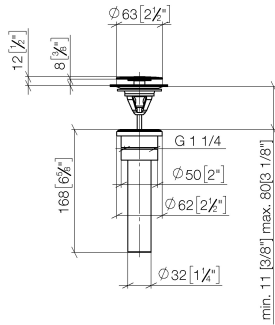

Basin Waste 1 1/4" - Brushed Light Gold

IMO

10 126 970

- min. bath/basin thickness 5/8"
- not for closing

Only suitable for sinks without an overflow.

Fits: IMO, LULU, MADISON, MEM, TARA, CL.1, LISSÉ, VAIA, META, CYO

	Brushed Light Gold	10 126 970-27 0010
	Chrome	10 126 970-00 0010
	Brushed Platinum	10 126 970-06 0010
	Platinum	10 126 970-08 0010
	Durabress (23kt Gold)	10 126 970-09 0010
	Dark Chrome	10 126 970-19 0010
	Light Gold	10 126 970-26 0010
	Brushed Durabress (23kt Gold)	10 126 970-28 0010
	Matte Black	10 126 970-33 0010
	Brushed Bronze	10 126 970-42 0010
	Brushed Champagne (22kt Gold)	10 126 970-46 0010
	Champagne (22kt Gold)	10 126 970-47 0010
	Brushed Chrome	10 126 970-93 0010
	Brushed Dark Platinum	10 126 970-99 0010

10 126 970

mm [inches]

10 126 970

Parts for other finishes can be found here: [Chrome](#)

Spare parts list

No.	Item Number	Name	Quantity used	Delivery time
1	09 31 20 097-27	plug	1	60
2	09 30 30 179 90	screw	1	2
3	09 11 01 038-27	cup	1	60
4	09 14 05 061 90	seal	1	2
5	09 14 03 153 90	seal	1	2
6	09 11 10 156-27	connection	1	60
7	09 28 20 055-27	pipe	1	60
8	09 14 05 062 90	seal	1	2
9	09 23 30 073-27	nut	1	60