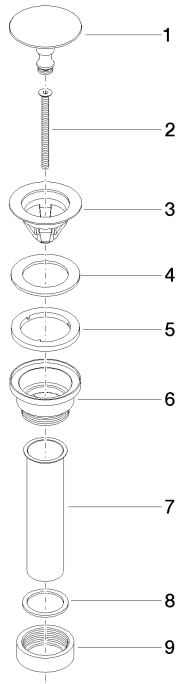

10 126 970

- min. bath/basin thickness 5/8"
- not for closing

Only suitable for sinks without an overflow.

Fits: IMO, LULU, MADISON, MEM, TARA,
CL.1, LISSÉ, VAIA, META, CYO

	Matte Black	10 126 970-33 0010
	Chrome	10 126 970-00 0010
	Brushed Platinum	10 126 970-06 0010
	Platinum	10 126 970-08 0010
	Durabrace (23kt Gold)	10 126 970-09 0010
	Dark Chrome	10 126 970-19 0010
	Light Gold	10 126 970-26 0010
	Brushed Light Gold	10 126 970-27 0010
	Brushed Durabrace (23kt Gold)	10 126 970-28 0010
	Brushed Bronze	10 126 970-42 0010
	Brushed Champagne (22kt Gold)	10 126 970-46 0010
	Champagne (22kt Gold)	10 126 970-47 0010
	Brushed Chrome	10 126 970-93 0010
	Brushed Dark Platinum	10 126 970-99 0010

10 126 970

mm [inches]

10 126 970

Product version from 10/1/2023

Parts for other
finishes can be found
here: [Chrome](#)

Basin Waste 1 1/4" - Matte Black

IMO

10 126 970

Spare parts list

Product version from 10/1/2023

No.	Item Number	Name	Quantity used	Delivery time
	09 31 20 097-33	plug	9	30