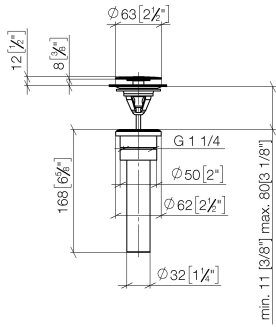

10 126 970

- min. bath/basin thickness 5/8"
- not for closing

Only suitable for sinks without an overflow.

Fits: IMO, LULU, MADISON, MEM, TARA,
CL.1, LISSÉ, VAIA, META, CYO

	Matte Black	10 126 970-33 0010
	Chrome	10 126 970-00 0010
	Brushed Platinum	10 126 970-06 0010
	Platinum	10 126 970-08 0010
	Durabrace (23kt Gold)	10 126 970-09 0010
	Dark Chrome	10 126 970-19 0010
	Light Gold	10 126 970-26 0010
	Brushed Light Gold	10 126 970-27 0010
	Brushed Durabrace (23kt Gold)	10 126 970-28 0010
	Brushed Bronze	10 126 970-42 0010
	Brushed Champagne (22kt Gold)	10 126 970-46 0010
	Champagne (22kt Gold)	10 126 970-47 0010
	Brushed Chrome	10 126 970-93 0010
	Brushed Dark Platinum	10 126 970-99 0010

10 126 970

mm [inches]

10 126 970

Product version from 10/1/2023

Parts for other
finishes can be found
here: [Chrome](#)

Basin Waste 1 1/4" - Matte Black

IMO

10 126 970