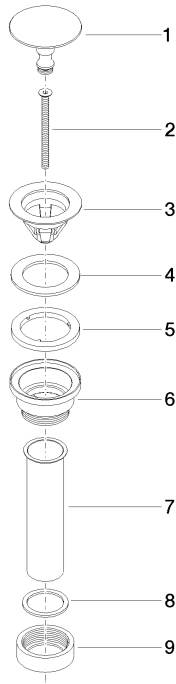

10 126 970

- min. bath/basin thickness 5/8"
- not for closing

Only suitable for sinks without an overflow.

Fits: IMO, LULU, MADISON, MEM, TARA,
CL.1, LISSÉ, VAIA, META, CYO

	Brushed Bronze	10 126 970-42 0010
	Chrome	10 126 970-00 0010
	Brushed Platinum	10 126 970-06 0010
	Platinum	10 126 970-08 0010
	Durabronze (23kt Gold)	10 126 970-09 0010
	Dark Chrome	10 126 970-19 0010
	Light Gold	10 126 970-26 0010
	Brushed Light Gold	10 126 970-27 0010
	Brushed Durabronze (23kt Gold)	10 126 970-28 0010
	Matte Black	10 126 970-33 0010
	Brushed Champagne (22kt Gold)	10 126 970-46 0010
	Champagne (22kt Gold)	10 126 970-47 0010
	Brushed Chrome	10 126 970-93 0010
	Brushed Dark Platinum	10 126 970-99 0010

10 126 970

mm [inches]

10 126 970

Product version from 10/1/2023

Parts for other
finishes can be found
here: [Chrome](#)

Basin Waste 1 1/4" - Brushed Bronze

IMO

10 126 970

Spare parts list

Product version from 10/1/2023

No.	Item Number	Name	Quantity used	Delivery time
	09 31 20 097-42	plug	9	60