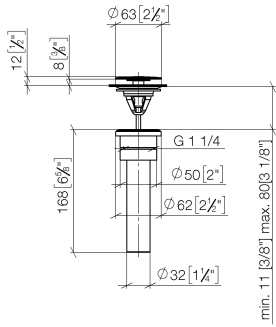

10 126 970

- min. bath/basin thickness 5/8"
- not for closing

Only suitable for sinks without an overflow.

Fits: IMO, LULU, MADISON, MEM, TARA,
CL.1, LISSÉ, VAIA, META, CYO

	Brushed Bronze	10 126 970-42 0010
	Chrome	10 126 970-00 0010
	Brushed Platinum	10 126 970-06 0010
	Platinum	10 126 970-08 0010
	Durabronze (23kt Gold)	10 126 970-09 0010
	Dark Chrome	10 126 970-19 0010
	Light Gold	10 126 970-26 0010
	Brushed Light Gold	10 126 970-27 0010
	Brushed Durabronze (23kt Gold)	10 126 970-28 0010
	Matte Black	10 126 970-33 0010
	Brushed Champagne (22kt Gold)	10 126 970-46 0010
	Champagne (22kt Gold)	10 126 970-47 0010
	Brushed Chrome	10 126 970-93 0010
	Brushed Dark Platinum	10 126 970-99 0010

10 126 970

mm [inches]

10 126 970

Product version from 10/1/2023

Parts for other
finishes can be found
here: [Chrome](#)

Basin Waste 1 1/4" - Brushed Bronze

IMO

10 126 970