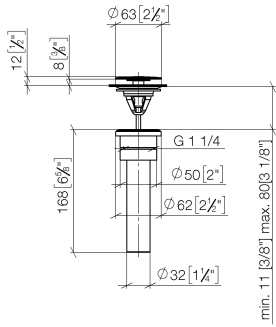

Basin Waste 1 1/4" - Brushed Champagne (22kt Gold)

IMO

10 126 970

- min. bath/basin thickness 5/8"
- not for closing

Only suitable for sinks without an overflow.

Fits: IMO, LULU, MADISON, MEM, TARA,
CL.1, LISSÉ, VAIA, META, CYO

	Brushed Champagne (22kt Gold)	10 126 970-46 0010
	Chrome	10 126 970-00 0010
	Brushed Platinum	10 126 970-06 0010
	Platinum	10 126 970-08 0010
	Durabrand (23kt Gold)	10 126 970-09 0010
	Dark Chrome	10 126 970-19 0010
	Light Gold	10 126 970-26 0010
	Brushed Light Gold	10 126 970-27 0010
	Brushed Durabrand (23kt Gold)	10 126 970-28 0010
	Matte Black	10 126 970-33 0010
	Brushed Bronze	10 126 970-42 0010
	Champagne (22kt Gold)	10 126 970-47 0010
	Brushed Chrome	10 126 970-93 0010
	Brushed Dark Platinum	10 126 970-99 0010

10 126 970

mm [inches]

10 126 970

Parts for other
finishes can be found
here: [Chrome](#)

Basin Waste 1 1/4" - Brushed Champagne (22kt Gold)

IMO

10 126 970

Spare parts list