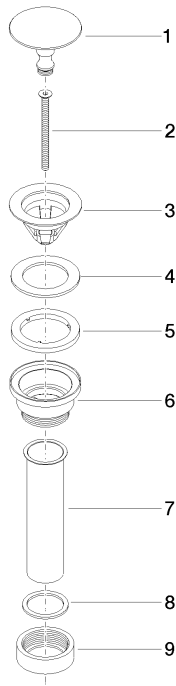

Basin Waste 1 1/4" - Brushed Champagne (22kt Gold)

IMO

10 126 970

- min. bath/basin thickness 5/8"
- not for closing

Only suitable for sinks without an overflow.

Fits: IMO, LULU, MADISON, MEM, TARA,
CL.1, LISSÉ, VAIA, META, CYO

	Brushed Champagne (22kt Gold)	10 126 970-46 0010
	Chrome	10 126 970-00 0010
	Brushed Platinum	10 126 970-06 0010
	Platinum	10 126 970-08 0010
	Durabrand (23kt Gold)	10 126 970-09 0010
	Dark Chrome	10 126 970-19 0010
	Light Gold	10 126 970-26 0010
	Brushed Light Gold	10 126 970-27 0010
	Brushed Durabrand (23kt Gold)	10 126 970-28 0010
	Matte Black	10 126 970-33 0010
	Brushed Bronze	10 126 970-42 0010
	Champagne (22kt Gold)	10 126 970-47 0010
	Brushed Chrome	10 126 970-93 0010
	Brushed Dark Platinum	10 126 970-99 0010

10 126 970

mm [inches]

10 126 970

Parts for other
finishes can be found
here: [Chrome](#)

Basin Waste 1 1/4" - Brushed Champagne (22kt Gold)

IMO

10 126 970

Spare parts list