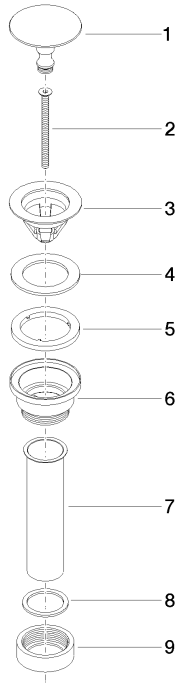

Basin Waste 1 1/4" - Champagne (22kt Gold)

IMO

10 126 970

- min. bath/basin thickness 5/8"
- not for closing

Only suitable for sinks without an overflow.

Fits: IMO, LULU, MADISON, MEM, TARA,
CL.1, LISSÉ, VAIA, META, CYO

	Champagne (22kt Gold)	10 126 970-47 0010
	Chrome	10 126 970-00 0010
	Brushed Platinum	10 126 970-06 0010
	Platinum	10 126 970-08 0010
	Durabrand (23kt Gold)	10 126 970-09 0010
	Dark Chrome	10 126 970-19 0010
	Light Gold	10 126 970-26 0010
	Brushed Light Gold	10 126 970-27 0010
	Brushed Durabrand (23kt Gold)	10 126 970-28 0010
	Matte Black	10 126 970-33 0010
	Brushed Bronze	10 126 970-42 0010
	Brushed Champagne (22kt Gold)	10 126 970-46 0010
	Brushed Chrome	10 126 970-93 0010
	Brushed Dark Platinum	10 126 970-99 0010

10 126 970

mm [inches]

10 126 970

Parts for other
finishes can be found
here: [Chrome](#)

Basin Waste 1 1/4" - Champagne (22kt Gold)

IMO

10 126 970

Spare parts list