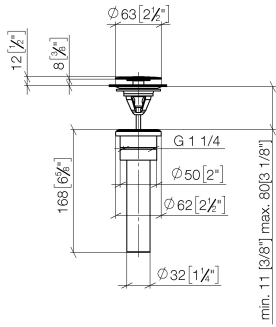

Basin Waste 1 1/4" - Champagne (22kt Gold)

IMO

10 126 970

- min. bath/basin thickness 5/8"
- not for closing

Only suitable for sinks without an overflow.

Fits: IMO, LULU, MADISON, MEM, TARA,
CL.1, LISSÉ, VAIA, META, CYO

	Champagne (22kt Gold)	10 126 970-47 0010
	Chrome	10 126 970-00 0010
	Brushed Platinum	10 126 970-06 0010
	Platinum	10 126 970-08 0010
	Durabrand (23kt Gold)	10 126 970-09 0010
	Dark Chrome	10 126 970-19 0010
	Light Gold	10 126 970-26 0010
	Brushed Light Gold	10 126 970-27 0010
	Brushed Durabrand (23kt Gold)	10 126 970-28 0010
	Matte Black	10 126 970-33 0010
	Brushed Bronze	10 126 970-42 0010
	Brushed Champagne (22kt Gold)	10 126 970-46 0010
	Brushed Chrome	10 126 970-93 0010
	Brushed Dark Platinum	10 126 970-99 0010

10 126 970

mm [inches]

10 126 970

Parts for other
finishes can be found
here: [Chrome](#)

Basin Waste 1 1/4" - Champagne (22kt Gold)

IMO

10 126 970

Spare parts list