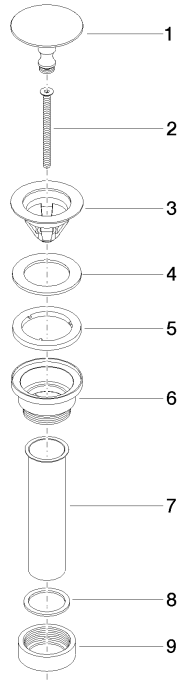

10 126 970

- min. bath/basin thickness 5/8"
- not for closing

Only suitable for sinks without an overflow.

Fits: IMO, LULU, MADISON, MEM, TARA,
CL.1, LISSÉ, VAIA, META, CYO

	Brushed Chrome	10 126 970-93 0010
	Chrome	10 126 970-00 0010
	Brushed Platinum	10 126 970-06 0010
	Platinum	10 126 970-08 0010
	Durabrand (23kt Gold)	10 126 970-09 0010
	Dark Chrome	10 126 970-19 0010
	Light Gold	10 126 970-26 0010
	Brushed Light Gold	10 126 970-27 0010
	Brushed Durabrand (23kt Gold)	10 126 970-28 0010
	Matte Black	10 126 970-33 0010
	Brushed Bronze	10 126 970-42 0010
	Brushed Champagne (22kt Gold)	10 126 970-46 0010
	Champagne (22kt Gold)	10 126 970-47 0010
	Brushed Dark Platinum	10 126 970-99 0010

10 126 970

Parts for other finishes can be found here: [Chrome](#)

Spare parts list

No.	Item Number	Name	Quantity used	Delivery time
1	09 31 20 097-93	plug	1	20
2	09 30 30 179 90	screw	1	2
3	09 11 01 038-93	cup	1	20
4	09 14 05 061 90	seal	1	2
5	09 14 03 153 90	seal	1	2
6	09 11 10 156-93	connection	1	20
7	09 28 20 055-93	pipe	1	20
8	09 14 05 062 90	seal	1	2
9	09 23 30 073-93	nut	1	20