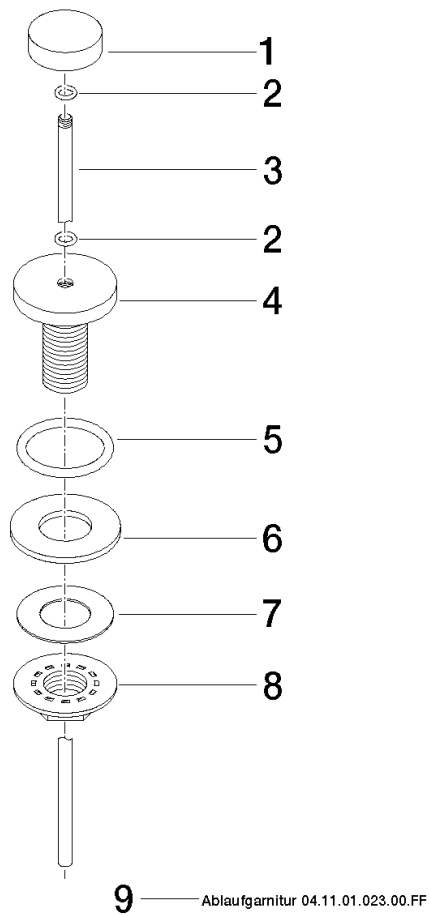

**Basin Waste with knob for deck mounting 1 1/4" - Chrome**

IMO

10 200 970

- 1 1/4" pop-up waste

Only suitable for basins with an overflow.

Fits: IMO, LULU, MADISON, MEM, TARA, CL.1, LISSÉ, VAIA, META, CYO

	Chrome	10 200 970-00 0010
	Brushed Platinum	10 200 970-06 0010
	Platinum	10 200 970-08 0010
	Durabronze (23kt Gold)	10 200 970-09 0010
	Dark Chrome	10 200 970-19 0010
	Light Gold	10 200 970-26 0010
	Brushed Light Gold	10 200 970-27 0010
	Brushed Durabronze (23kt Gold)	10 200 970-28 0010
	Matte Black	10 200 970-33 0010
	Brushed Bronze	10 200 970-42 0010
	Brushed Champagne (22kt Gold)	10 200 970-46 0010
	Champagne (22kt Gold)	10 200 970-47 0010
	Brushed Chrome	10 200 970-93 0010
	Brushed Dark Platinum	10 200 970-99 0010

Basin Waste with knob for deck mounting 1 1/4" - Chrome

---

IMO

10 200 970

10 200 970

Parts for other finishes can be found here: [Brushed](#) [Platinum](#)

### Spare parts list

No.	Item Number	Name	Quantity used	Delivery time
1	09 21 33 001-00	handle	1	10
2	09 14 10 007 90	seal	2	2
3	09 31 09 004-00	pull-rod	1	10
4	09 18 40 022-00	sleeve	1	10
5	09 14 10 095 90	seal	1	2
6	09 14 05 012 90	seal	1	2
7	09 14 40 001 90	seal	1	60
8	09 23 10 010 90	nut	1	2
9	90 11 01 023 00-00	pop-up waste	1	10