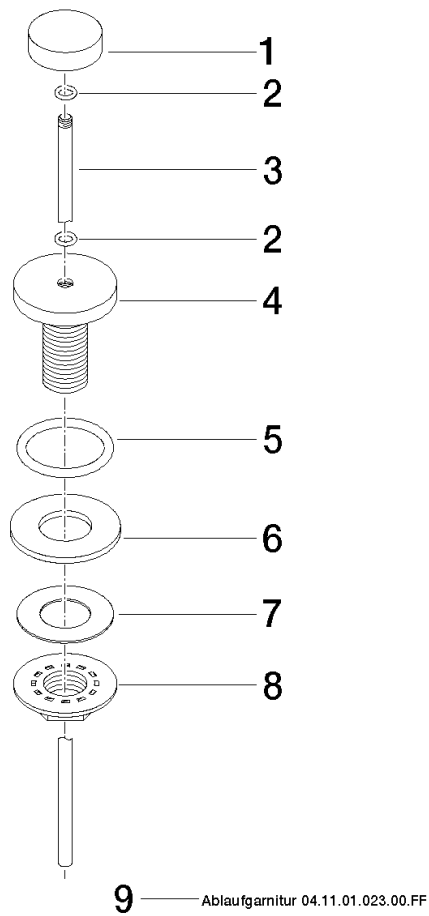

Basin Waste with knob for deck mounting 1 1/4" - Chrome

IMO

10 200 970

- 1 1/4" pop-up waste

Only suitable for basins with an overflow.

Fits: IMO, LULU, MADISON, MEM, TARA, CL.1, LISSÉ, VAIA, META, CYO

	Chrome	10 200 970-00 0010
	Brushed Platinum	10 200 970-06 0010
	Platinum	10 200 970-08 0010
	Durabrand (23kt Gold)	10 200 970-09 0010
	Dark Chrome	10 200 970-19 0010
	Light Gold	10 200 970-26 0010
	Brushed Light Gold	10 200 970-27 0010
	Brushed Durabrand (23kt Gold)	10 200 970-28 0010
	Matte Black	10 200 970-33 0010
	Brushed Bronze	10 200 970-42 0010
	Brushed Champagne (22kt Gold)	10 200 970-46 0010
	Champagne (22kt Gold)	10 200 970-47 0010
	Brushed Chrome	10 200 970-93 0010
	Brushed Dark Platinum	10 200 970-99 0010

Basin Waste with knob for deck mounting 1 1/4" - Chrome

IMO

10 200 970

10 200 970

Parts for other finishes can be found here: [Brushed](#) [Platinum](#)

Spare parts list

No.	Item Number	Name	Quantity used	Delivery time
1	09 21 33 001-00	handle	1	10
2	09 14 10 007 90	seal	2	2
3	09 31 09 004-00	pull-rod	1	10
4	09 18 40 022-00	sleeve	1	10
5	09 14 10 095 90	seal	1	2
6	09 14 05 012 90	seal	1	2
7	09 14 40 001 90	seal	1	60
8	09 23 10 010 90	nut	1	2
9	90 11 01 023 00-00	pop-up waste	1	10