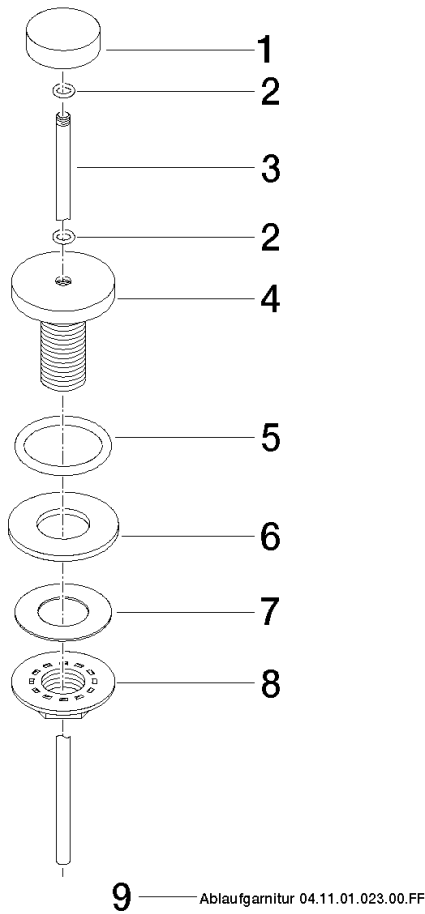

Basin Waste with knob for deck mounting 1 1/4" - Brushed Platinum

IMO

10 200 970

- 1 1/4" pop-up waste

Only suitable for basins with an overflow.

Fits: IMO, LULU, MADISON, MEM, TARA, CL.1, LISSÉ, VAIA, META, CYO

| | | |
|---|--------------------------------|--------------------|
|  | Brushed Platinum | 10 200 970-06 0010 |
|  | Chrome | 10 200 970-00 0010 |
|  | Platinum | 10 200 970-08 0010 |
|  | Durabronze (23kt Gold) | 10 200 970-09 0010 |
|  | Dark Chrome | 10 200 970-19 0010 |
|  | Light Gold | 10 200 970-26 0010 |
|  | Brushed Light Gold | 10 200 970-27 0010 |
|  | Brushed Durabronze (23kt Gold) | 10 200 970-28 0010 |
|  | Matte Black | 10 200 970-33 0010 |
|  | Brushed Bronze | 10 200 970-42 0010 |
|  | Brushed Champagne (22kt Gold) | 10 200 970-46 0010 |
|  | Champagne (22kt Gold) | 10 200 970-47 0010 |
|  | Brushed Chrome | 10 200 970-93 0010 |
|  | Brushed Dark Platinum | 10 200 970-99 0010 |

Basin Waste with knob for deck mounting 1 1/4" - Brushed Platinum

IMO

10 200 970

10 200 970

Parts for other finishes can be found here: [Chrome](#)

Spare parts list

| No. | Item Number | Name | Quantity used | Delivery time |
|-----|--------------------|--------------|---------------|---------------|
| 1 | 09 21 33 001-06 | handle | 1 | 10 |
| 2 | 09 14 10 007 90 | seal | 2 | 2 |
| 3 | 09 31 09 004-06 | pull-rod | 1 | 10 |
| 4 | 09 18 40 022-06 | sleeve | 1 | 10 |
| 5 | 09 14 10 095 90 | seal | 1 | 2 |
| 6 | 09 14 05 012 90 | seal | 1 | 2 |
| 7 | 09 14 40 001 90 | seal | 1 | 60 |
| 8 | 09 23 10 010 90 | nut | 1 | 2 |
| 9 | 90 11 01 023 00-06 | pop-up waste | 1 | 10 |