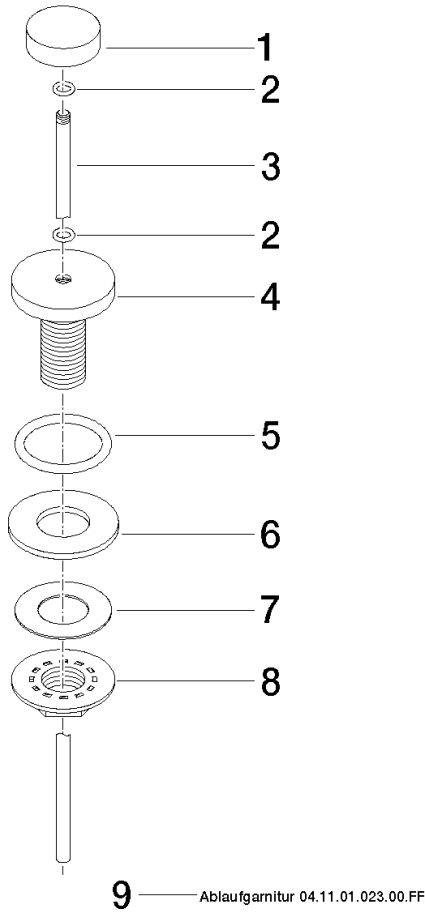

Basin Waste with knob for deck mounting 1 1/4" - Durabronz (23kt Gold)

IMO

10 200 970

- 1 1/4" pop-up waste

Only suitable for basins with an overflow.

Fits: IMO, LULU, MADISON, MEM, TARA, CL.1, LISSÉ, VAIA, META, CYO

	Durabronz (23kt Gold)	10 200 970-09 0010
	Chrome	10 200 970-00 0010
	Brushed Platinum	10 200 970-06 0010
	Platinum	10 200 970-08 0010
	Dark Chrome	10 200 970-19 0010
	Light Gold	10 200 970-26 0010
	Brushed Light Gold	10 200 970-27 0010
	Brushed Durabronz (23kt Gold)	10 200 970-28 0010
	Matte Black	10 200 970-33 0010
	Brushed Bronze	10 200 970-42 0010
	Brushed Champagne (22kt Gold)	10 200 970-46 0010
	Champagne (22kt Gold)	10 200 970-47 0010
	Brushed Chrome	10 200 970-93 0010
	Brushed Dark Platinum	10 200 970-99 0010

Basin Waste with knob for deck mounting 1 1/4" - Durabron (23kt Gold)

IMO

10 200 970

10 200 970

Parts for other finishes can be found here: [Chrome](#)

Spare parts list

No.	Item Number	Name	Quantity used	Delivery time
1	09 21 33 001-09	handle	1	40
2	09 14 10 007 90	seal	2	2
3	09 31 09 004-09	pull-rod	1	40
4	09 18 40 022-09	sleeve	1	40
5	09 14 10 095 90	seal	1	2
6	09 14 05 012 90	seal	1	2
7	09 14 40 001 90	seal	1	60
8	09 23 10 010 90	nut	1	2
9	90 11 01 023 00-09	pop-up waste	1	40