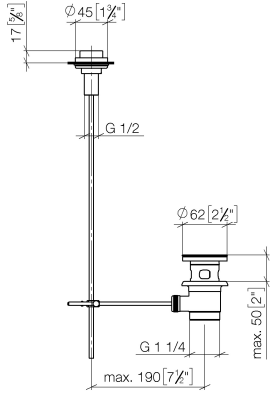

Basin Waste with knob for deck mounting 1 1/4" - Dark Chrome

IMO

10 200 970

- 1 1/4" pop-up waste

Only suitable for basins with an overflow.

Fits: IMO, LULU, MADISON, MEM, TARA,
CL.1, LISSÉ, VAIA, META, CYO

	Dark Chrome	10 200 970-19 0010
	Chrome	10 200 970-00 0010
	Brushed Platinum	10 200 970-06 0010
	Platinum	10 200 970-08 0010
	Durabronze (23kt Gold)	10 200 970-09 0010
	Light Gold	10 200 970-26 0010
	Brushed Light Gold	10 200 970-27 0010
	Brushed Durabronze (23kt Gold)	10 200 970-28 0010
	Matte Black	10 200 970-33 0010
	Brushed Bronze	10 200 970-42 0010
	Brushed Champagne (22kt Gold)	10 200 970-46 0010
	Champagne (22kt Gold)	10 200 970-47 0010
	Brushed Chrome	10 200 970-93 0010
	Brushed Dark Platinum	10 200 970-99 0010

10 200 970

mm [inches]

10 200 970

Parts for other finishes can be found here: [Chrome](#)

Basin Waste with knob for deck mounting 1 1/4" - Dark Chrome

IMO

10 200 970

Spare parts list