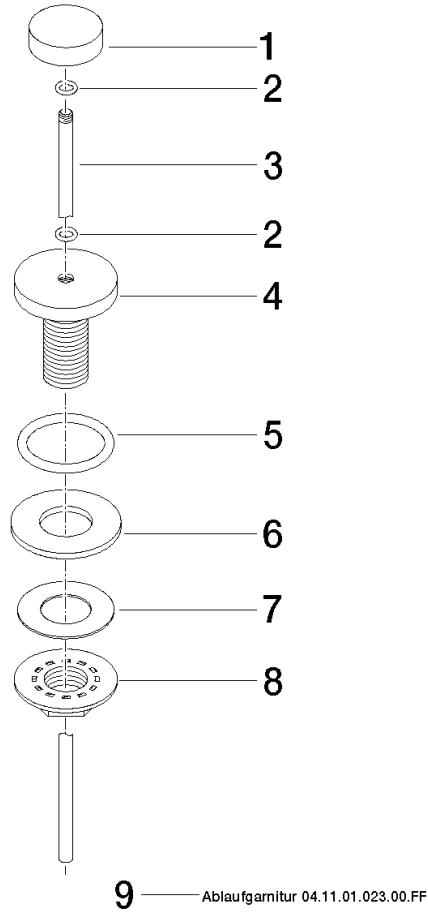

Basin Waste with knob for deck mounting 1 1/4" - Dark Chrome

IMO

10 200 970

- 1 1/4" pop-up waste

Only suitable for basins with an overflow.

Fits: IMO, LULU, MADISON, MEM, TARA,
CL.1, LISSÉ, VAIA, META, CYO

	Dark Chrome	10 200 970-19 0010
	Chrome	10 200 970-00 0010
	Brushed Platinum	10 200 970-06 0010
	Platinum	10 200 970-08 0010
	Durabronze (23kt Gold)	10 200 970-09 0010
	Light Gold	10 200 970-26 0010
	Brushed Light Gold	10 200 970-27 0010
	Brushed Durabronze (23kt Gold)	10 200 970-28 0010
	Matte Black	10 200 970-33 0010
	Brushed Bronze	10 200 970-42 0010
	Brushed Champagne (22kt Gold)	10 200 970-46 0010
	Champagne (22kt Gold)	10 200 970-47 0010
	Brushed Chrome	10 200 970-93 0010
	Brushed Dark Platinum	10 200 970-99 0010

10 200 970

mm [inches]

10 200 970

Parts for other finishes can be found here: [Chrome](#)

Basin Waste with knob for deck mounting 1 1/4" - Dark Chrome

IMO

10 200 970

Spare parts list