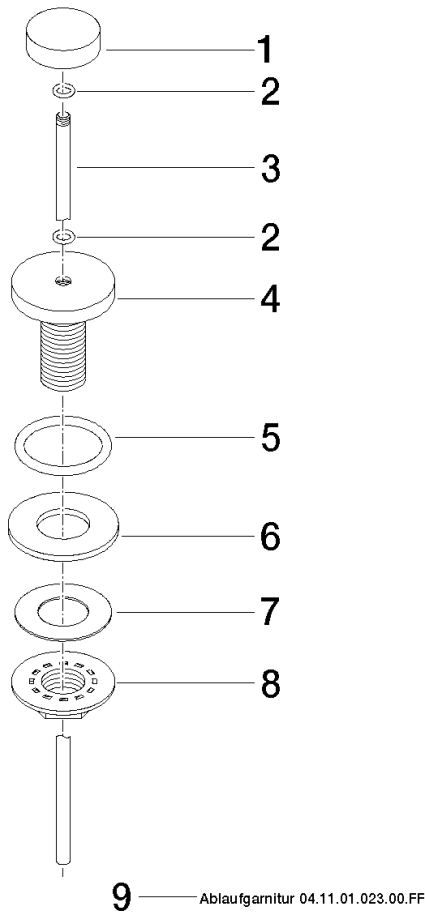

**Basin Waste with knob for deck mounting 1 1/4" - Light Gold**

IMO

10 200 970

- 1 1/4" pop-up waste

Only suitable for basins with an overflow.

Fits: IMO, LULU, MADISON, MEM, TARA, CL.1, LISSÉ, VAIA, META, CYO

	Light Gold	10 200 970-26 0010
	Chrome	10 200 970-00 0010
	Brushed Platinum	10 200 970-06 0010
	Platinum	10 200 970-08 0010
	Durabronze (23kt Gold)	10 200 970-09 0010
	Dark Chrome	10 200 970-19 0010
	Brushed Light Gold	10 200 970-27 0010
	Brushed Durabronze (23kt Gold)	10 200 970-28 0010
	Matte Black	10 200 970-33 0010
	Brushed Bronze	10 200 970-42 0010
	Brushed Champagne (22kt Gold)	10 200 970-46 0010
	Champagne (22kt Gold)	10 200 970-47 0010
	Brushed Chrome	10 200 970-93 0010
	Brushed Dark Platinum	10 200 970-99 0010

Basin Waste with knob for deck mounting 1 1/4" - Light Gold

---

IMO

10 200 970

10 200 970

Parts for other finishes can be found here: [Chrome](#)

Spare parts list

No.	Item Number	Name	Quantity used	Delivery time
1	09 21 33 001-26	handle	1	60
2	09 14 10 007 90	seal	2	2
3	09 31 09 004-26	pull-rod	1	60
4	09 18 40 022-26	sleeve	1	60
5	09 14 10 095 90	seal	1	2
6	09 14 05 012 90	seal	1	2
7	09 14 40 001 90	seal	1	60
8	09 23 10 010 90	nut	1	2
9	90 11 01 023 00-26	pop-up waste	1	30