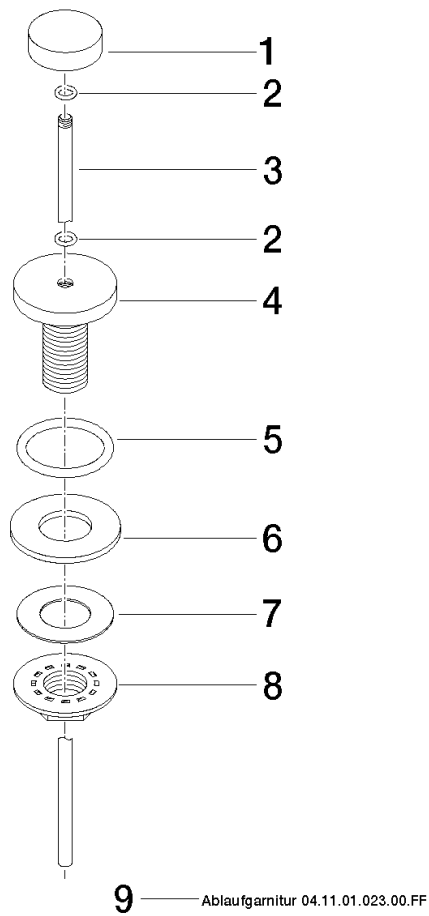

Basin Waste with knob for deck mounting 1 1/4" - Brushed Light Gold

IMO

10 200 970

- 1 1/4" pop-up waste

Only suitable for basins with an overflow.

Fits: IMO, LULU, MADISON, MEM, TARA, CL.1, LISSÉ, VAIA, META, CYO

	Brushed Light Gold	10 200 970-27 0010
	Chrome	10 200 970-00 0010
	Brushed Platinum	10 200 970-06 0010
	Platinum	10 200 970-08 0010
	Durabronze (23kt Gold)	10 200 970-09 0010
	Dark Chrome	10 200 970-19 0010
	Light Gold	10 200 970-26 0010
	Brushed Durabronze (23kt Gold)	10 200 970-28 0010
	Matte Black	10 200 970-33 0010
	Brushed Bronze	10 200 970-42 0010
	Brushed Champagne (22kt Gold)	10 200 970-46 0010
	Champagne (22kt Gold)	10 200 970-47 0010
	Brushed Chrome	10 200 970-93 0010
	Brushed Dark Platinum	10 200 970-99 0010

Basin Waste with knob for deck mounting 1 1/4" - Brushed Light Gold

IMO

10 200 970

10 200 970

Parts for other finishes can be found here: [Chrome](#)

Spare parts list

No.	Item Number	Name	Quantity used	Delivery time
1	09 21 33 001-27	handle	1	60
2	09 14 10 007 90	seal	2	2
3	09 31 09 004-27	pull-rod	1	60
4	09 18 40 022-27	sleeve	1	60
5	09 14 10 095 90	seal	1	2
6	09 14 05 012 90	seal	1	2
7	09 14 40 001 90	seal	1	60
8	09 23 10 010 90	nut	1	2
9	90 11 01 023 00-27	pop-up waste	1	30