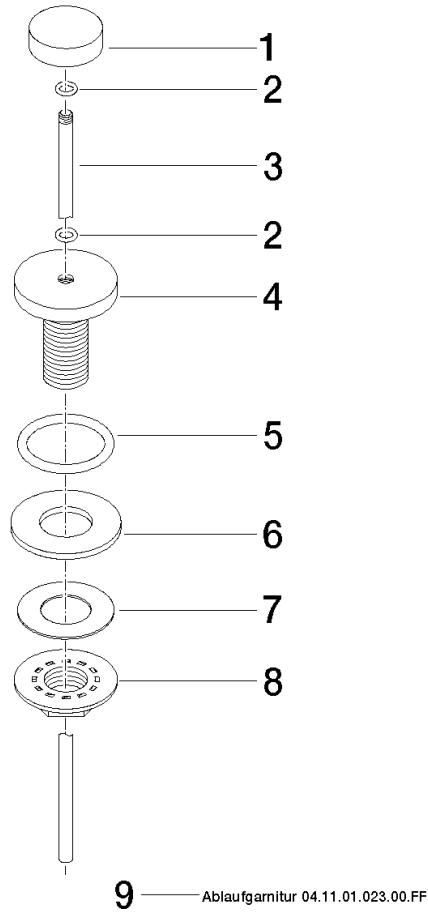

Basin Waste with knob for deck mounting 1 1/4" - Matte Black

IMO

10 200 970

- 1 1/4" pop-up waste

Only suitable for basins with an overflow.

Fits: IMO, LULU, MADISON, MEM, TARA,
CL.1, LISSÉ, VAIA, META, CYO

	Matte Black	10 200 970-33 0010
	Chrome	10 200 970-00 0010
	Brushed Platinum	10 200 970-06 0010
	Platinum	10 200 970-08 0010
	Durabrace (23kt Gold)	10 200 970-09 0010
	Dark Chrome	10 200 970-19 0010
	Light Gold	10 200 970-26 0010
	Brushed Light Gold	10 200 970-27 0010
	Brushed Durabrace (23kt Gold)	10 200 970-28 0010
	Brushed Bronze	10 200 970-42 0010
	Brushed Champagne (22kt Gold)	10 200 970-46 0010
	Champagne (22kt Gold)	10 200 970-47 0010
	Brushed Chrome	10 200 970-93 0010
	Brushed Dark Platinum	10 200 970-99 0010

10 200 970

mm [inches]

10 200 970

Product version from 10/1/2023

Parts for other finishes can be found here: [Chrome](#)

Basin Waste with knob for deck mounting 1 1/4" - Matte Black

IMO

10 200 970

Spare parts list

Product version from 10/1/2023

No.	Item Number	Name	Quantity used	Delivery time
	09 21 33 001-33	handle	10	30