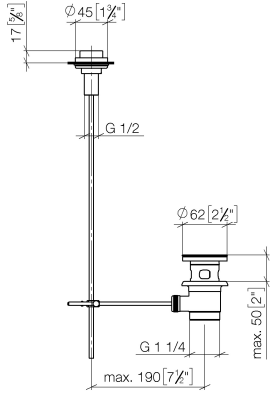

Basin Waste with knob for deck mounting 1 1/4" - Matte Black

IMO

10 200 970

- 1 1/4" pop-up waste

Only suitable for basins with an overflow.

Fits: IMO, LULU, MADISON, MEM, TARA,
CL.1, LISSÉ, VAIA, META, CYO

	Matte Black	10 200 970-33 0010
	Chrome	10 200 970-00 0010
	Brushed Platinum	10 200 970-06 0010
	Platinum	10 200 970-08 0010
	Durabrace (23kt Gold)	10 200 970-09 0010
	Dark Chrome	10 200 970-19 0010
	Light Gold	10 200 970-26 0010
	Brushed Light Gold	10 200 970-27 0010
	Brushed Durabrace (23kt Gold)	10 200 970-28 0010
	Brushed Bronze	10 200 970-42 0010
	Brushed Champagne (22kt Gold)	10 200 970-46 0010
	Champagne (22kt Gold)	10 200 970-47 0010
	Brushed Chrome	10 200 970-93 0010
	Brushed Dark Platinum	10 200 970-99 0010

10 200 970

mm [inches]

10 200 970

Product version from 10/1/2023

Parts for other finishes can be found here: [Chrome](#)

Basin Waste with knob for deck mounting 1 1/4" - Matte Black

IMO

10 200 970