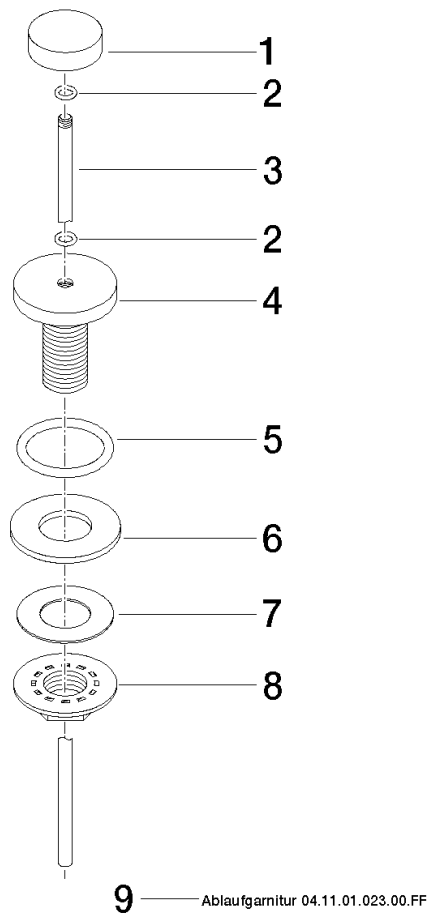

Basin Waste with knob for deck mounting 1 1/4" - Brushed Bronze

IMO

10 200 970

- 1 1/4" pop-up waste

Only suitable for basins with an overflow.

Fits: IMO, LULU, MADISON, MEM, TARA, CL.1, LISSÉ, VAIA, META, CYO

	Brushed Bronze	10 200 970-42 0010
	Chrome	10 200 970-00 0010
	Brushed Platinum	10 200 970-06 0010
	Platinum	10 200 970-08 0010
	Durabronze (23kt Gold)	10 200 970-09 0010
	Dark Chrome	10 200 970-19 0010
	Light Gold	10 200 970-26 0010
	Brushed Light Gold	10 200 970-27 0010
	Brushed Durabronze (23kt Gold)	10 200 970-28 0010
	Matte Black	10 200 970-33 0010
	Brushed Champagne (22kt Gold)	10 200 970-46 0010
	Champagne (22kt Gold)	10 200 970-47 0010
	Brushed Chrome	10 200 970-93 0010
	Brushed Dark Platinum	10 200 970-99 0010

Basin Waste with knob for deck mounting 1 1/4" - Brushed Bronze

IMO

10 200 970

10 200 970

Parts for other finishes can be found here: [Chrome](#)

Spare parts list

No.	Item Number	Name	Quantity used	Delivery time
1	09 21 33 001-42	handle	1	60
2	09 14 10 007 90	seal	2	2
3	09 31 09 004-42	pull-rod	1	60
4	09 18 40 022-42	sleeve	1	60
5	09 14 10 095 90	seal	1	2
6	09 14 05 012 90	seal	1	2
7	09 14 40 001 90	seal	1	60
8	09 23 10 010 90	nut	1	2
9	90 11 01 023 00-42	pop-up waste	1	30