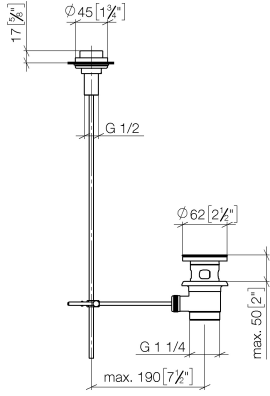

Basin Waste with knob for deck mounting 1 1/4" - Brushed Champagne (22kt Gold)

IMO

10 200 970

- 1 1/4" pop-up waste

Only suitable for basins with an overflow.

Fits: IMO, LULU, MADISON, MEM, TARA, CL.1, LISSÉ, VAIA, META, CYO

	Brushed Champagne (22kt Gold)	10 200 970-46 0010
	Chrome	10 200 970-00 0010
	Brushed Platinum	10 200 970-06 0010
	Platinum	10 200 970-08 0010
	Durabrand (23kt Gold)	10 200 970-09 0010
	Dark Chrome	10 200 970-19 0010
	Light Gold	10 200 970-26 0010
	Brushed Light Gold	10 200 970-27 0010
	Brushed Durabrand (23kt Gold)	10 200 970-28 0010
	Matte Black	10 200 970-33 0010
	Brushed Bronze	10 200 970-42 0010
	Champagne (22kt Gold)	10 200 970-47 0010
	Brushed Chrome	10 200 970-93 0010
	Brushed Dark Platinum	10 200 970-99 0010

Basin Waste with knob for deck mounting 1 1/4" - Brushed Champagne (22kt Gold)

IMO

10 200 970
mm [inches]

10 200 970

Product version from 10/1/2023

Parts for other finishes can be found here: [Chrome](#)

Basin Waste with knob for deck mounting 1 1/4" - Brushed Champagne (22kt Gold)