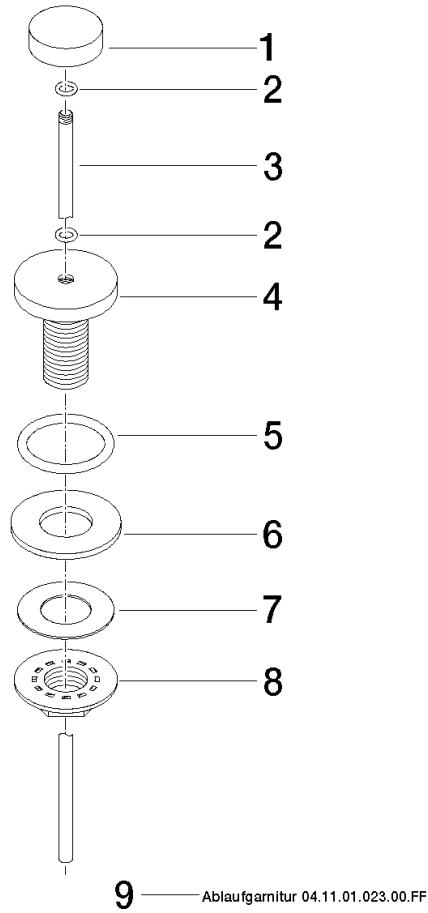

Basin Waste with knob for deck mounting 1 1/4" - Brushed Champagne (22kt Gold)

IMO

10 200 970

- 1 1/4" pop-up waste

Only suitable for basins with an overflow.

Fits: IMO, LULU, MADISON, MEM, TARA, CL.1, LISSÉ, VAIA, META, CYO

	Brushed Champagne (22kt Gold)	10 200 970-46 0010
	Chrome	10 200 970-00 0010
	Brushed Platinum	10 200 970-06 0010
	Platinum	10 200 970-08 0010
	Durabrand (23kt Gold)	10 200 970-09 0010
	Dark Chrome	10 200 970-19 0010
	Light Gold	10 200 970-26 0010
	Brushed Light Gold	10 200 970-27 0010
	Brushed Durabrand (23kt Gold)	10 200 970-28 0010
	Matte Black	10 200 970-33 0010
	Brushed Bronze	10 200 970-42 0010
	Champagne (22kt Gold)	10 200 970-47 0010
	Brushed Chrome	10 200 970-93 0010
	Brushed Dark Platinum	10 200 970-99 0010

Basin Waste with knob for deck mounting 1 1/4" - Brushed Champagne (22kt Gold)

IMO

10 200 970
mm [inches]

10 200 970

Product version from 10/1/2023

Parts for other finishes can be found here: [Chrome](#)

Basin Waste with knob for deck mounting 1 1/4" - Brushed Champagne (22kt Gold)