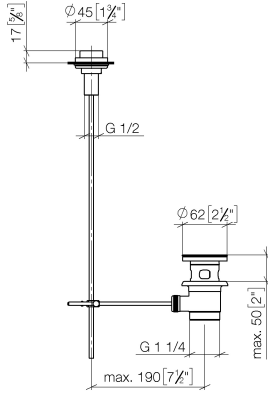

Basin Waste with knob for deck mounting 1 1/4" - Champagne (22kt Gold)

IMO

10 200 970

- 1 1/4" pop-up waste

Only suitable for basins with an overflow.

Fits: IMO, LULU, MADISON, MEM, TARA,
CL.1, LISSÉ, VAIA, META, CYO

	Champagne (22kt Gold)	10 200 970-47 0010
	Chrome	10 200 970-00 0010
	Brushed Platinum	10 200 970-06 0010
	Platinum	10 200 970-08 0010
	Durabrand (23kt Gold)	10 200 970-09 0010
	Dark Chrome	10 200 970-19 0010
	Light Gold	10 200 970-26 0010
	Brushed Light Gold	10 200 970-27 0010
	Brushed Durabrand (23kt Gold)	10 200 970-28 0010
	Matte Black	10 200 970-33 0010
	Brushed Bronze	10 200 970-42 0010
	Brushed Champagne (22kt Gold)	10 200 970-46 0010
	Brushed Chrome	10 200 970-93 0010
	Brushed Dark Platinum	10 200 970-99 0010

10 200 970

mm [inches]

10 200 970

Product version from 10/1/2023

Parts for other finishes can be found here: [Chrome](#)

Basin Waste with knob for deck mounting 1 1/4" - Champagne (22kt Gold)

IMO

10 200 970