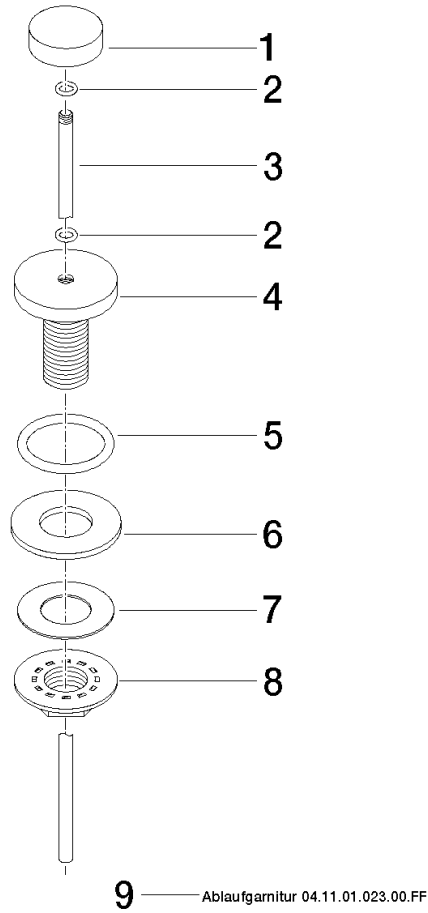

Basin Waste with knob for deck mounting 1 1/4" - Champagne (22kt Gold)

IMO

10 200 970

- 1 1/4" pop-up waste

Only suitable for basins with an overflow.

Fits: IMO, LULU, MADISON, MEM, TARA,
CL.1, LISSÉ, VAIA, META, CYO

	Champagne (22kt Gold)	10 200 970-47 0010
	Chrome	10 200 970-00 0010
	Brushed Platinum	10 200 970-06 0010
	Platinum	10 200 970-08 0010
	Durabrand (23kt Gold)	10 200 970-09 0010
	Dark Chrome	10 200 970-19 0010
	Light Gold	10 200 970-26 0010
	Brushed Light Gold	10 200 970-27 0010
	Brushed Durabrand (23kt Gold)	10 200 970-28 0010
	Matte Black	10 200 970-33 0010
	Brushed Bronze	10 200 970-42 0010
	Brushed Champagne (22kt Gold)	10 200 970-46 0010
	Brushed Chrome	10 200 970-93 0010
	Brushed Dark Platinum	10 200 970-99 0010

10 200 970

mm [inches]

10 200 970

Product version from 10/1/2023

Parts for other finishes can be found here: [Chrome](#)

Basin Waste with knob for deck mounting 1 1/4" - Champagne (22kt Gold)

IMO

10 200 970

Spare parts list

Product version from 10/1/2023

No.	Item Number	Name	Quantity used	Delivery time
	09 21 33 001-47	handle	10	30