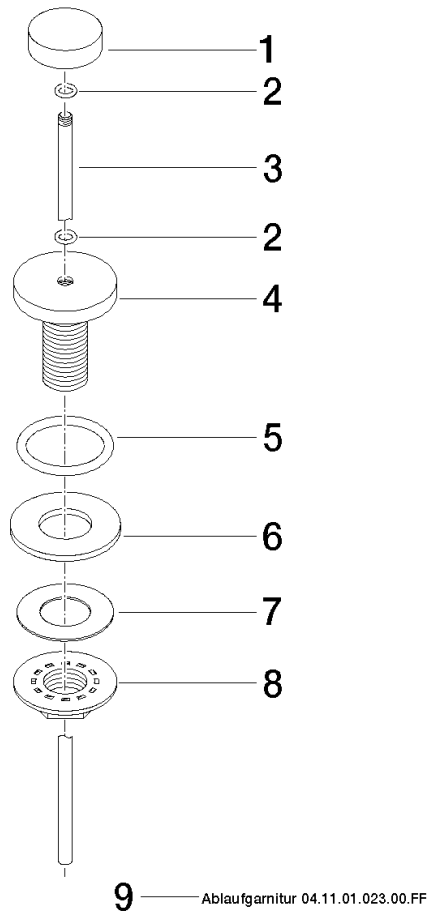

Basin Waste with knob for deck mounting 1 1/4" - Brushed Chrome

IMO

10 200 970

- 1 1/4" pop-up waste

Only suitable for basins with an overflow.

Fits: IMO, LULU, MADISON, MEM, TARA, CL.1, LISSÉ, VAIA, META, CYO

	Brushed Chrome	10 200 970-93 0010
	Chrome	10 200 970-00 0010
	Brushed Platinum	10 200 970-06 0010
	Platinum	10 200 970-08 0010
	Durabronze (23kt Gold)	10 200 970-09 0010
	Dark Chrome	10 200 970-19 0010
	Light Gold	10 200 970-26 0010
	Brushed Light Gold	10 200 970-27 0010
	Brushed Durabronze (23kt Gold)	10 200 970-28 0010
	Matte Black	10 200 970-33 0010
	Brushed Bronze	10 200 970-42 0010
	Brushed Champagne (22kt Gold)	10 200 970-46 0010
	Champagne (22kt Gold)	10 200 970-47 0010
	Brushed Dark Platinum	10 200 970-99 0010

Basin Waste with knob for deck mounting 1 1/4" - Brushed Chrome

IMO

10 200 970

10 200 970

Parts for other finishes can be found here: [Chrome](#)

Spare parts list

No.	Item Number	Name	Quantity used	Delivery time
1	09 21 33 001-93	handle	1	20
2	09 14 10 007 90	seal	2	2
3	09 31 09 004-93	pull-rod	1	20
4	09 18 40 022-93	sleeve	1	20
5	09 14 10 095 90	seal	1	2
6	09 14 05 012 90	seal	1	2
7	09 14 40 001 90	seal	1	60
8	09 23 10 010 90	nut	1	2
9	90 11 01 023 00-93	pop-up waste	1	20