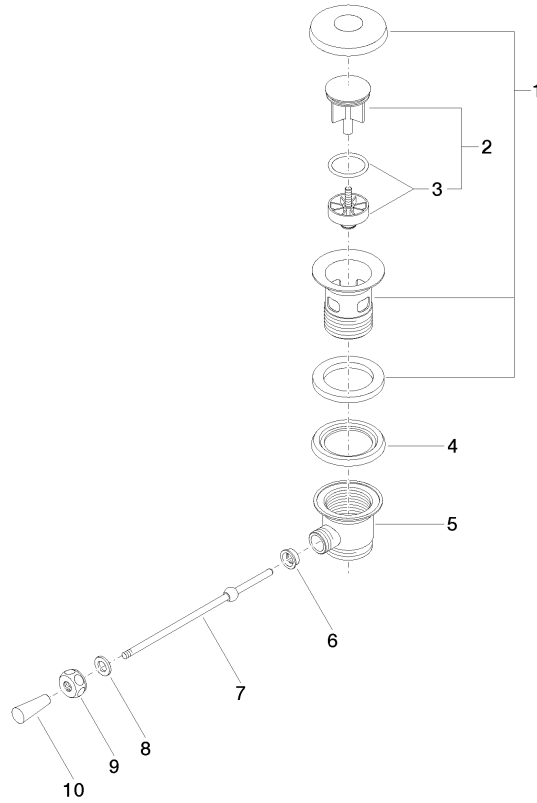

**Basin Waste 1 1/4" - Chrome**

IMO

10 300 970

- length of knee lever 185 mm
  - european pop-up waste
- Only suitable for basins with an overflow.**

Only suitable for basins with an overflow.

Fits: IMO, LULU, MADISON, MEM, TARA, CL.1, LISSÉ, VAIA, META, CYO

**Required miscellaneous**

**Washer NBR 70 39,0 x 29,0 x 2,0 mm -** 09 14 05 016 90

**Required miscellaneous**

**Pipe Ø 32 x 0,75 x 110 mm - Chrome** 09 28 23 005-00

10 300 970

10 300 970

### Spare parts list

No.	Item Number	Name	Quantity used	Delivery time
1	90 11 01 026 00-00	cup	1	2
2	04 31 20 016 00-00	plug	1	10
3	04 28 10 026 00 90	accessories	1	2
4	09 14 03 025 90	seal	1	2
5	09 11 01 023-00	cup	1	10
6	09 14 05 040 90	seal	1	2
7	09 31 09 055-00	pull-rod	1	10
8	09 30 11 049 90	disc	1	2
9	09 23 30 003-00	nut	1	10
10	09 20 01 040-00	handle	1	10