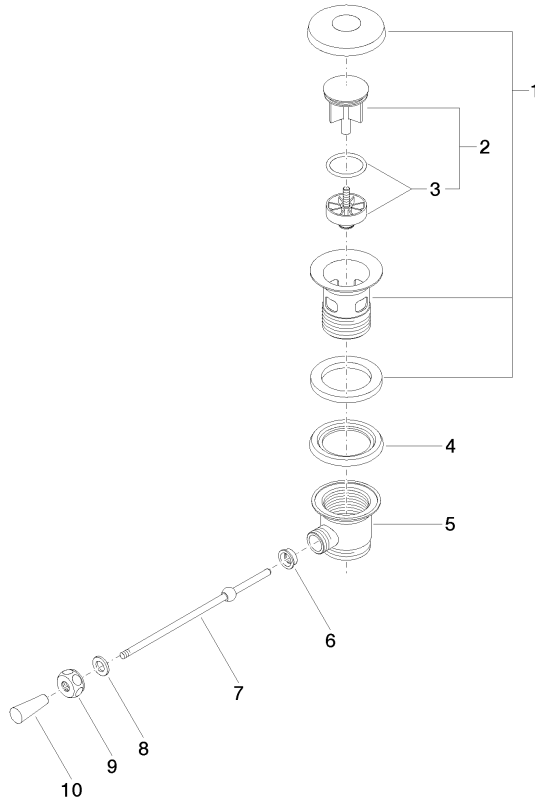

10 300 970

- length of knee lever 185 mm
 - european pop-up waste
- Only suitable for basins with an overflow.**

Fits: IMO, LULU, MADISON, MEM, TARA, CL.1, LISSÉ, VAIA, META, CYO

Only suitable for basins with an overflow.

Required miscellaneous

Washer NBR 70 39,0 x 29,0 x 2,0 mm - 09 14 05 016 90

Required miscellaneous

Pipe Ø 32 x 0,75 x 110 mm - Chrome 09 28 23 005-00

10 300 970

10 300 970

Spare parts list

| No. | Item Number | Name | Quantity used | Delivery time |
|-----|--------------------|-------------|---------------|---------------|
| 1 | 90 11 01 026 00-00 | cup | 1 | 2 |
| 2 | 04 31 20 016 00-00 | plug | 1 | 10 |
| 3 | 04 28 10 026 00 90 | accessories | 1 | 2 |
| 4 | 09 14 03 025 90 | seal | 1 | 2 |
| 5 | 09 11 01 023-00 | cup | 1 | 10 |
| 6 | 09 14 05 040 90 | seal | 1 | 2 |
| 7 | 09 31 09 055-00 | pull-rod | 1 | 10 |
| 8 | 09 30 11 049 90 | disc | 1 | 2 |
| 9 | 09 23 30 003-00 | nut | 1 | 10 |
| 10 | 09 20 01 040-00 | handle | 1 | 10 |