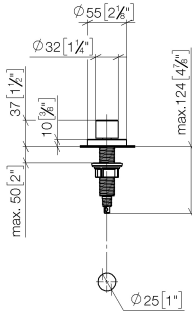

Strainer waste with control handle - Chrome

ELIO

10 710 970

- control for single basin
- including adapter for Bowden cable

Fits ELIO, ENO, MEM, META SQUARE, SYNC, TARA and TARA ULTRA

Fits: ELIO, MEM, TARA, TARA ULTRA, META SQUARE

10 710 970

mm [inches]

10 710 970

Parts for other finishes can be found here: Brushed Platinum

Spare parts list

No.	Item Number	Name	Quantity used	Delivery time
1	09 20 97 030-00	handle	1	10
2	90 12 12 002 00 90	fixing cap	1	2
3	09 27 87 006-00	rosette	1	10
4	90 14 10 043 00 90	seal	1	2
5	09 14 10 042 90	seal	1	2
6	09 29 06 087-00	spindle	1	10
7	04 30 01 029 00 90	adaptor	1	2
8	09 24 03 175 90	adaptor	1	2
9	09 11 10 073-07	connection	1	30
10	09 11 10 074-07	connection	1	30
11	09 11 10 079-07	connection	1	30
12	09 30 11 087 90	disc	1	2
13	09 23 30 024-07	nut	1	30