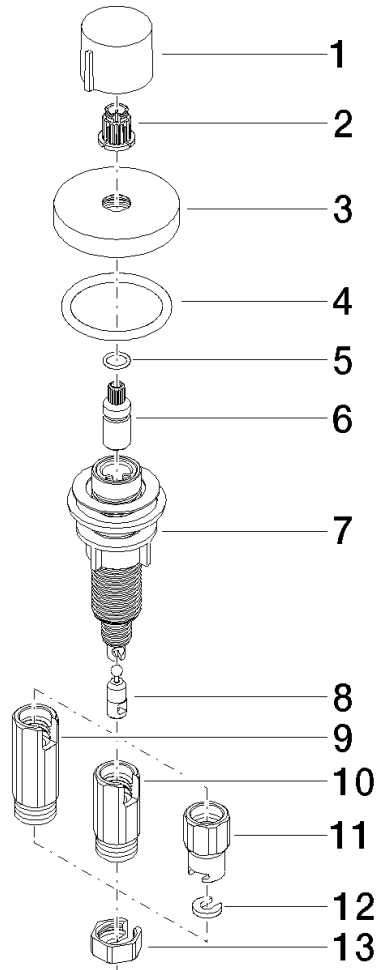

**Strainer waste with control handle - Brushed Platinum**

ELIO

10 710 970

- control for single basin
- including adapter for Bowden cable

Fits ELIO, ENO, MEM, META SQUARE, SYNC, TARA and TARA ULTRA

Fits: ELIO, MEM, TARA, TARA ULTRA, META SQUARE

	Brushed Platinum	10 710 970-06
	Chrome	10 710 970-00
	Platinum	10 710 970-08
	Durabress (23kt Gold)	10 710 970-09
	Dark Chrome	10 710 970-19
	Brushed Durabress (23kt Gold)	10 710 970-28
	Matte Black	10 710 970-33
	Brushed Champagne (22kt Gold)	10 710 970-46
	Champagne (22kt Gold)	10 710 970-47
	Brushed Chrome	10 710 970-93
	Brushed Dark Platinum	10 710 970-99

10 710 970

mm [inches]

10 710 970

Parts for other finishes can be found here: [Chrome](#)

**Spare parts list**

No.	Item Number	Name	Quantity used	Delivery time
1	09 20 97 030-06	handle	1	10
2	90 12 12 002 00 90	fixing cap	1	2
3	09 27 87 006-06	rosette	1	10
4	90 14 10 043 00 90	seal	1	2
5	09 14 10 042 90	seal	1	2
6	09 29 06 087-06	spindle	1	-
Spare part can no longer be ordered, please order the replacement item				
7	04 30 01 029 00 90	adaptor	1	2
8	09 24 03 175 90	adaptor	1	2
9	09 11 10 073-07	connection	1	30
10	09 11 10 074-07	connection	1	30
11	09 11 10 079-07	connection	1	30
12	09 30 11 087 90	disc	1	2
13	09 23 30 024-07	nut	1	30