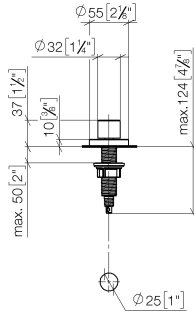

**Strainer waste with control handle - Brushed Platinum**

ELIO

10 710 970

- control for single basin
- including adapter for Bowden cable

Fits ELIO, ENO, MEM, META SQUARE, SYNC, TARA and TARA ULTRA

Fits: ELIO, MEM, TARA, TARA ULTRA, META SQUARE

10 710 970

mm [inches]

10 710 970

Parts for other finishes can be found here: [Chrome](#)

**Spare parts list**

No.	Item Number	Name	Quantity used	Delivery time
1	09 20 97 030-06	handle	1	10
2	90 12 12 002 00 90	fixing cap	1	2
3	09 27 87 006-06	rosette	1	10
4	90 14 10 043 00 90	seal	1	2
5	09 14 10 042 90	seal	1	2
6	09 29 06 087-06	spindle	1	-
Spare part can no longer be ordered, please order the replacement item				
7	04 30 01 029 00 90	adaptor	1	2
8	09 24 03 175 90	adaptor	1	2
9	09 11 10 073-07	connection	1	30
10	09 11 10 074-07	connection	1	30
11	09 11 10 079-07	connection	1	30
12	09 30 11 087 90	disc	1	2
13	09 23 30 024-07	nut	1	30