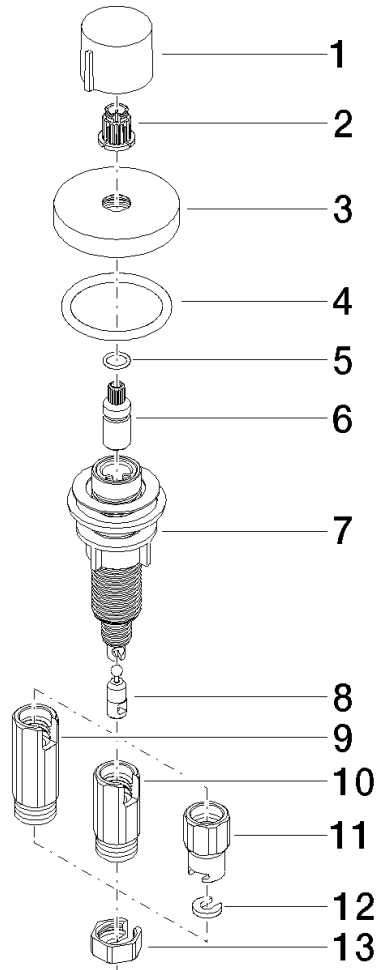

**Strainer waste with control handle - Durabron (23kt Gold)**

ELIO

10 710 970

- control for single basin
- including adapter for Bowden cable

Fits ELIO, ENO, MEM, META SQUARE, SYNC, TARA and TARA ULTRA

Fits: ELIO, MEM, TARA, TARA ULTRA, META SQUARE

	Durabron (23kt Gold)	10 710 970-09
	Chrome	10 710 970-00
	Brushed Platinum	10 710 970-06
	Platinum	10 710 970-08
	Dark Chrome	10 710 970-19
	Brushed Durabron (23kt Gold)	10 710 970-28
	Matte Black	10 710 970-33
	Brushed Champagne (22kt Gold)	10 710 970-46
	Champagne (22kt Gold)	10 710 970-47
	Brushed Chrome	10 710 970-93
	Brushed Dark Platinum	10 710 970-99

10 710 970

mm [inches]

10 710 970

Parts for other finishes can be found here: [Chrome](#)

**Spare parts list**

No.	Item Number	Name	Quantity used	Delivery time
1	09 20 97 030-09	handle	1	40
2	90 12 12 002 00 90	fixing cap	1	2
3	09 27 87 006-09	rosette	1	40
4	90 14 10 043 00 90	seal	1	2
5	09 14 10 042 90	seal	1	2
6	09 29 06 087-09	spindle	1	-
Spare part can no longer be ordered, please order the replacement item				
7	04 30 01 029 00 90	adaptor	1	2
8	09 24 03 175 90	adaptor	1	2
9	09 11 10 073-07	connection	1	30
10	09 11 10 074-07	connection	1	30
11	09 11 10 079-07	connection	1	30
12	09 30 11 087 90	disc	1	2
13	09 23 30 024-07	nut	1	30