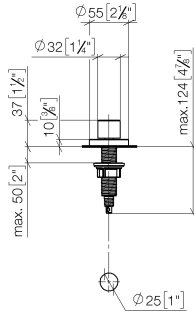

**Strainer waste with control handle - Durabron (23kt Gold)**

ELIO

10 710 970

- control for single basin
- including adapter for Bowden cable

Fits ELIO, ENO, MEM, META SQUARE, SYNC, TARA and TARA ULTRA

Fits: ELIO, MEM, TARA, TARA ULTRA, META SQUARE

10 710 970

mm [inches]

10 710 970

Parts for other finishes can be found here: [Chrome](#)

**Spare parts list**

No.	Item Number	Name	Quantity used	Delivery time
1	09 20 97 030-09	handle	1	40
2	90 12 12 002 00 90	fixing cap	1	2
3	09 27 87 006-09	rosette	1	40
4	90 14 10 043 00 90	seal	1	2
5	09 14 10 042 90	seal	1	2
6	09 29 06 087-09	spindle	1	-
Spare part can no longer be ordered, please order the replacement item				
7	04 30 01 029 00 90	adaptor	1	2
8	09 24 03 175 90	adaptor	1	2
9	09 11 10 073-07	connection	1	30
10	09 11 10 074-07	connection	1	30
11	09 11 10 079-07	connection	1	30
12	09 30 11 087 90	disc	1	2
13	09 23 30 024-07	nut	1	30