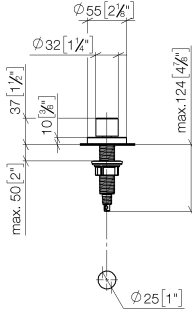

Strainer waste with control handle - Dark Chrome

ELIO

10 710 970

- control for single basin
- including adapter for Bowden cable

Fits ELIO, ENO, MEM, META SQUARE, SYNC, TARA and TARA ULTRA

Fits: ELIO, MEM, TARA, TARA ULTRA, META SQUARE

10 710 970

mm [inches]

10 710 970

Parts for other
finishes can be found
here: [Chrome](#)