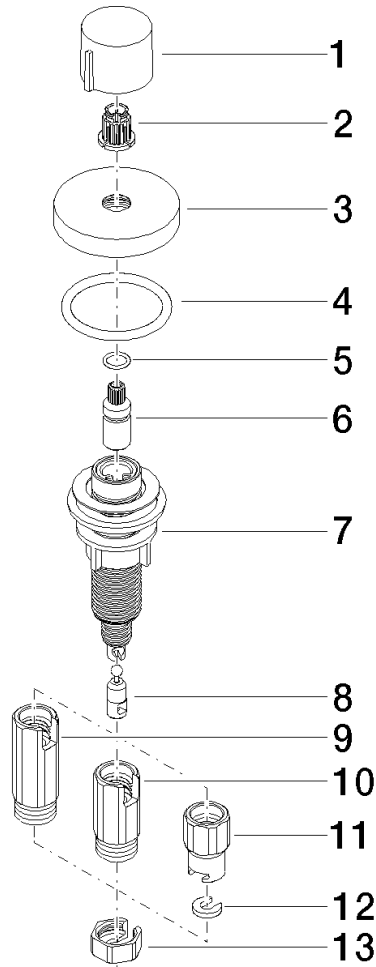

## Strainer waste with control handle - Matte Black

ELIO

10 710 970

- control for single basin
- including adapter for Bowden cable

Fits ELIO, ENO, MEM, META SQUARE, SYNC, TARA and TARA ULTRA

Fits: ELIO, MEM, TARA, TARA ULTRA, META SQUARE

	Matte Black	10 710 970-33
	Chrome	10 710 970-00
	Brushed Platinum	10 710 970-06
	Platinum	10 710 970-08
	Durabrace (23kt Gold)	10 710 970-09
	Dark Chrome	10 710 970-19
	Brushed Durabrace (23kt Gold)	10 710 970-28
	Brushed Champagne (22kt Gold)	10 710 970-46
	Champagne (22kt Gold)	10 710 970-47
	Brushed Chrome	10 710 970-93
	Brushed Dark Platinum	10 710 970-99

10 710 970

mm [inches]

10 710 970

Parts for other finishes can be found here: [Chrome](#)

**Spare parts list**

No.	Item Number	Name	Quantity used	Delivery time
1	09 20 97 030-33	handle	1	2
2	90 12 12 002 00 90	fixing cap	1	2
3	09 27 87 006-33	rosette	1	2
4	90 14 10 043 00 90	seal	1	2
5	09 14 10 042 90	seal	1	2
6	09 29 06 087-33	spindle	1	-
Spare part can no longer be ordered, please order the replacement item				
7	04 30 01 029 00 90	adaptor	1	2
8	09 24 03 175 90	adaptor	1	2
9	09 11 10 073-07	connection	1	30
10	09 11 10 074-07	connection	1	30
11	09 11 10 079-07	connection	1	30
12	09 30 11 087 90	disc	1	2
13	09 23 30 024-07	nut	1	30