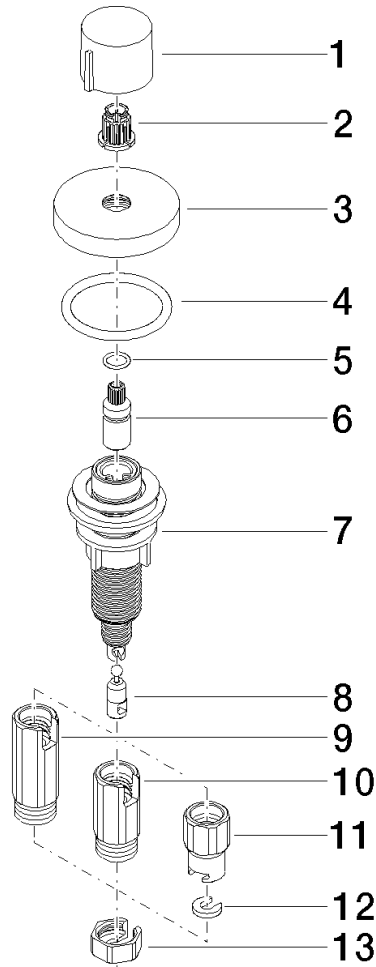

Strainer waste with control handle - Brushed Dark Platinum

ELIO

10 710 970

- control for single basin
- including adapter for Bowden cable

Fits ELIO, ENO, MEM, META SQUARE, SYNC, TARA and TARA ULTRA

Fits: ELIO, MEM, TARA, TARA ULTRA, META SQUARE

	Brushed Dark Platinum	10 710 970-99
	Chrome	10 710 970-00
	Brushed Platinum	10 710 970-06
	Platinum	10 710 970-08
	Durabrand (23kt Gold)	10 710 970-09
	Dark Chrome	10 710 970-19
	Brushed Durabrand (23kt Gold)	10 710 970-28
	Matte Black	10 710 970-33
	Brushed Champagne (22kt Gold)	10 710 970-46
	Champagne (22kt Gold)	10 710 970-47
	Brushed Chrome	10 710 970-93

10 710 970

mm [inches]

10 710 970

Parts for other finishes can be found here: [Chrome](#)

Spare parts list

No.	Item Number	Name	Quantity used	Delivery time
1	09 20 97 030-99	handle	1	30
2	90 12 12 002 00 90	fixing cap	1	2
3	09 27 87 006-99	rosette	1	30
4	90 14 10 043 00 90	seal	1	2
5	09 14 10 042 90	seal	1	2
6	09 29 06 087-99	spindle	1	-
Spare part can no longer be ordered, please order the replacement item				
7	04 30 01 029 00 90	adaptor	1	2
8	09 24 03 175 90	adaptor	1	2
9	09 11 10 073-07	connection	1	30
10	09 11 10 074-07	connection	1	30
11	09 11 10 079-07	connection	1	30
12	09 30 11 087 90	disc	1	2
13	09 23 30 024-07	nut	1	30