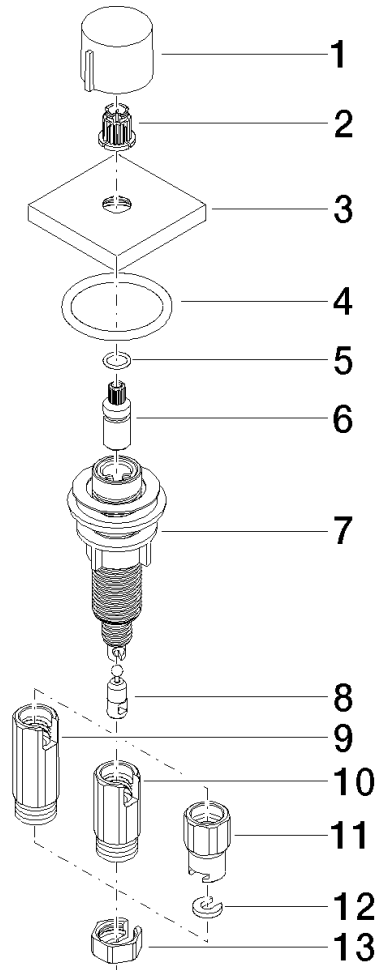

**Strainer waste with control handle - Chrome**

LOT

10 711 970

- control for single basin
- including adapter for Bowden cable

Fits LOT

	Chrome	10 711 970-00
	Brushed Platinum	10 711 970-06
	Platinum	10 711 970-08
	Durabress (23kt Gold)	10 711 970-09
	Dark Chrome	10 711 970-19
	Brushed Durabress (23kt Gold)	10 711 970-28
	Matte Black	10 711 970-33
	Brushed Champagne (22kt Gold)	10 711 970-46
	Champagne (22kt Gold)	10 711 970-47
	Brushed Chrome	10 711 970-93
	Brushed Dark Platinum	10 711 970-99

10 711 970

mm [inches]

10 711 970

Parts for other finishes can be found here: Brushed Platinum

Spare parts list

No.	Item Number	Name	Quantity used	Delivery time
1	09 20 97 030-00	handle	1	10
2	90 12 12 002 00 90	fixing cap	1	2
3	09 27 87 007-00	rosette	1	10
4	90 14 10 043 00 90	seal	1	2
5	09 14 10 042 90	seal	1	2
6	09 29 06 087-00	spindle	1	10
7	04 30 01 029 00 90	adaptor	1	2
8	09 24 03 175 90	adaptor	1	2
9	09 11 10 073-07	connection	1	30
10	09 11 10 074-07	connection	1	30
11	09 11 10 079-07	connection	1	30
12	09 30 11 087 90	disc	1	2
13	09 23 30 024-07	nut	1	30