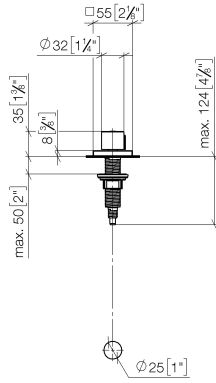

**Strainer waste with control handle - Chrome**

LOT

10 711 970

- control for single basin
- including adapter for Bowden cable

Fits LOT

	Chrome	10 711 970-00
	Brushed Platinum	10 711 970-06
	Platinum	10 711 970-08
	Durabress (23kt Gold)	10 711 970-09
	Dark Chrome	10 711 970-19
	Brushed Durabress (23kt Gold)	10 711 970-28
	Matte Black	10 711 970-33
	Brushed Champagne (22kt Gold)	10 711 970-46
	Champagne (22kt Gold)	10 711 970-47
	Brushed Chrome	10 711 970-93
	Brushed Dark Platinum	10 711 970-99

10 711 970

mm [inches]

10 711 970

Parts for other finishes can be found here: Brushed Platinum

Spare parts list

No.	Item Number	Name	Quantity used	Delivery time
1	09 20 97 030-00	handle	1	10
2	90 12 12 002 00 90	fixing cap	1	2
3	09 27 87 007-00	rosette	1	10
4	90 14 10 043 00 90	seal	1	2
5	09 14 10 042 90	seal	1	2
6	09 29 06 087-00	spindle	1	10
7	04 30 01 029 00 90	adaptor	1	2
8	09 24 03 175 90	adaptor	1	2
9	09 11 10 073-07	connection	1	30
10	09 11 10 074-07	connection	1	30
11	09 11 10 079-07	connection	1	30
12	09 30 11 087 90	disc	1	2
13	09 23 30 024-07	nut	1	30