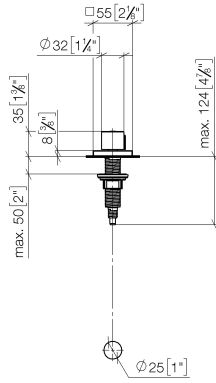

**Strainer waste with control handle - Matte Black**

LOT

10 711 970

- control for single basin
- including adapter for Bowden cable

Fits LOT

	Matte Black	10 711 970-33
	Chrome	10 711 970-00
	Brushed Platinum	10 711 970-06
	Platinum	10 711 970-08
	Durabress (23kt Gold)	10 711 970-09
	Dark Chrome	10 711 970-19
	Brushed Durabress (23kt Gold)	10 711 970-28
	Brushed Champagne (22kt Gold)	10 711 970-46
	Champagne (22kt Gold)	10 711 970-47
	Brushed Chrome	10 711 970-93
	Brushed Dark Platinum	10 711 970-99

10 711 970

mm [inches]

10 711 970

Parts for other finishes can be found here: [Chrome](#)

**Spare parts list**

No.	Item Number	Name	Quantity used	Delivery time
1	09 20 97 030-33	handle	1	2
2	90 12 12 002 00 90	fixing cap	1	2
3	09 27 87 007-33	rosette	1	2
4	90 14 10 043 00 90	seal	1	2
5	09 14 10 042 90	seal	1	2
6	09 29 06 087-33	spindle	1	-
Spare part can no longer be ordered, please order the replacement item				
7	04 30 01 029 00 90	adaptor	1	2
8	09 24 03 175 90	adaptor	1	2
9	09 11 10 073-07	connection	1	30
10	09 11 10 074-07	connection	1	30
11	09 11 10 079-07	connection	1	30
12	09 30 11 087 90	disc	1	2
13	09 23 30 024-07	nut	1	30