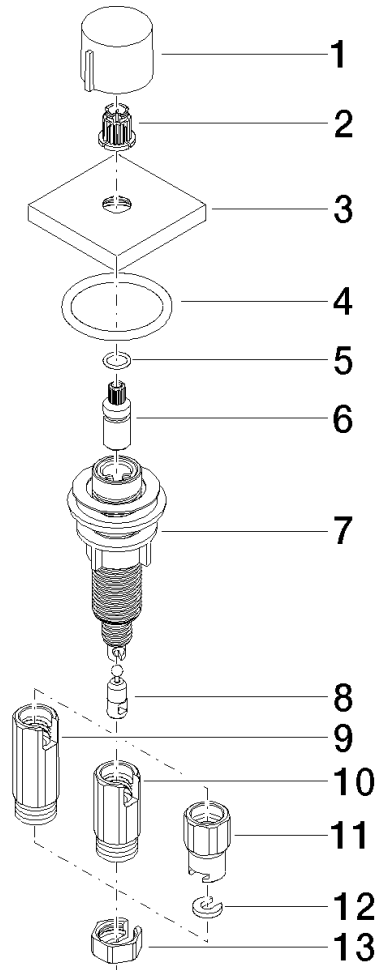

**Strainer waste with control handle - Matte Black**

LOT

10 711 970

- control for single basin
- including adapter for Bowden cable

Fits LOT

	Matte Black	10 711 970-33
	Chrome	10 711 970-00
	Brushed Platinum	10 711 970-06
	Platinum	10 711 970-08
	Durabress (23kt Gold)	10 711 970-09
	Dark Chrome	10 711 970-19
	Brushed Durabress (23kt Gold)	10 711 970-28
	Brushed Champagne (22kt Gold)	10 711 970-46
	Champagne (22kt Gold)	10 711 970-47
	Brushed Chrome	10 711 970-93
	Brushed Dark Platinum	10 711 970-99

10 711 970

mm [inches]

10 711 970

Parts for other finishes can be found here: [Chrome](#)

**Spare parts list**

No.	Item Number	Name	Quantity used	Delivery time
1	09 20 97 030-33	handle	1	2
2	90 12 12 002 00 90	fixing cap	1	2
3	09 27 87 007-33	rosette	1	2
4	90 14 10 043 00 90	seal	1	2
5	09 14 10 042 90	seal	1	2
6	09 29 06 087-33	spindle	1	-
Spare part can no longer be ordered, please order the replacement item				
7	04 30 01 029 00 90	adaptor	1	2
8	09 24 03 175 90	adaptor	1	2
9	09 11 10 073-07	connection	1	30
10	09 11 10 074-07	connection	1	30
11	09 11 10 079-07	connection	1	30
12	09 30 11 087 90	disc	1	2
13	09 23 30 024-07	nut	1	30