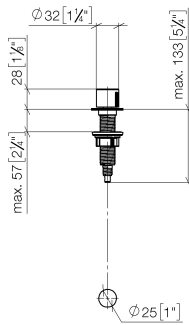

Strainer waste with control handle - Chrome

ELIO

10 712 970

- control for single basin
- including adapter for Bowden cable

Fits ELIO, ENO, MEM, META SQUARE, SYNC and TARA ULTRA

Fits: ELIO, MEM, ENO, SYNC, TARA ULTRA, META SQUARE

	Chrome	10 712 970-00
	Brushed Platinum	10 712 970-06
	Platinum	10 712 970-08
	Durabress (23kt Gold)	10 712 970-09
	Dark Chrome	10 712 970-19
	Brushed Durabress (23kt Gold)	10 712 970-28
	Matte Black	10 712 970-33
	Brushed Champagne (22kt Gold)	10 712 970-46
	Champagne (22kt Gold)	10 712 970-47
	Brushed Chrome	10 712 970-93
	Brushed Dark Platinum	10 712 970-99

10 712 970

mm [inches]

10 712 970

Parts for other finishes can be found here: Brushed Platinum

Spare parts list

No.	Item Number	Name	Quantity used	Delivery time
1	09 20 97 030-00	handle	1	10
2	90 12 12 002 00 90	fixing cap	1	2
3	09 27 87 011-00	rosette	1	10
4	09 14 10 042 90	seal	1	2
5	09 29 06 087-00	spindle	1	10
6	04 30 01 029 00 90	adaptor	1	2
7	09 24 03 175 90	adaptor	1	2
8	09 11 10 073-07	connection	1	30
9	09 11 10 074-07	connection	1	30
10	09 11 10 079-07	connection	1	30
11	09 30 11 087 90	disc	1	2
12	09 23 30 024-07	nut	1	30