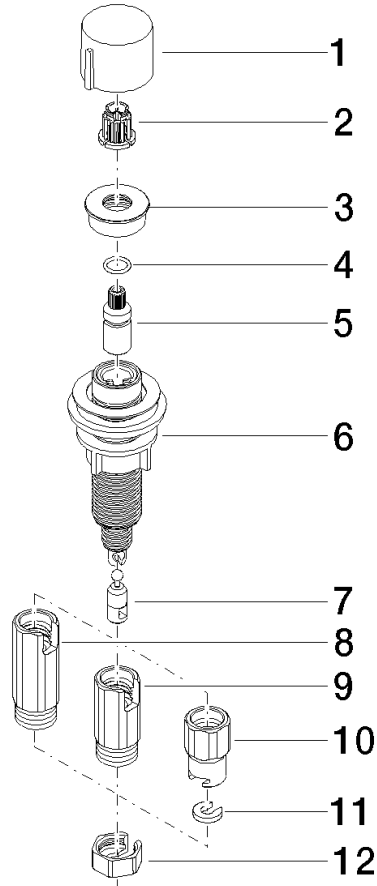

Strainer waste with control handle - Chrome

ELIO

10 712 970

- control for single basin
- including adapter for Bowden cable

Fits ELIO, ENO, MEM, META SQUARE, SYNC and TARA ULTRA

Fits: ELIO, MEM, ENO, SYNC, TARA ULTRA, META SQUARE

	Chrome	10 712 970-00
	Brushed Platinum	10 712 970-06
	Platinum	10 712 970-08
	Durabress (23kt Gold)	10 712 970-09
	Dark Chrome	10 712 970-19
	Brushed Durabress (23kt Gold)	10 712 970-28
	Matte Black	10 712 970-33
	Brushed Champagne (22kt Gold)	10 712 970-46
	Champagne (22kt Gold)	10 712 970-47
	Brushed Chrome	10 712 970-93
	Brushed Dark Platinum	10 712 970-99

10 712 970

mm [inches]

10 712 970

Parts for other finishes can be found here: Brushed Platinum

Spare parts list

No.	Item Number	Name	Quantity used	Delivery time
1	09 20 97 030-00	handle	1	10
2	90 12 12 002 00 90	fixing cap	1	2
3	09 27 87 011-00	rosette	1	10
4	09 14 10 042 90	seal	1	2
5	09 29 06 087-00	spindle	1	10
6	04 30 01 029 00 90	adaptor	1	2
7	09 24 03 175 90	adaptor	1	2
8	09 11 10 073-07	connection	1	30
9	09 11 10 074-07	connection	1	30
10	09 11 10 079-07	connection	1	30
11	09 30 11 087 90	disc	1	2
12	09 23 30 024-07	nut	1	30