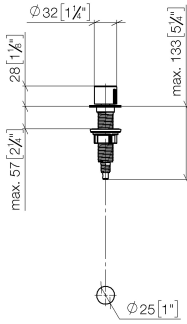

Strainer waste with control handle - Brushed Platinum

ELIO

10 712 970

- control for single basin
- including adapter for Bowden cable

Fits ELIO, ENO, MEM, META SQUARE, SYNC and TARA ULTRA

Fits: ELIO, MEM, ENO, SYNC, TARA ULTRA, META SQUARE

	Brushed Platinum	10 712 970-06
	Chrome	10 712 970-00
	Platinum	10 712 970-08
	Durabrand (23kt Gold)	10 712 970-09
	Dark Chrome	10 712 970-19
	Brushed Durabrand (23kt Gold)	10 712 970-28
	Matte Black	10 712 970-33
	Brushed Champagne (22kt Gold)	10 712 970-46
	Champagne (22kt Gold)	10 712 970-47
	Brushed Chrome	10 712 970-93
	Brushed Dark Platinum	10 712 970-99

10 712 970

mm [inches]

10 712 970

Parts for other finishes can be found here: [Chrome](#)

Spare parts list

No.	Item Number	Name	Quantity used	Delivery time
1	09 20 97 030-06	handle	1	10
2	90 12 12 002 00 90	fixing cap	1	2
3	09 27 87 011-06	rosette	1	10
4	09 14 10 042 90	seal	1	2
5	09 29 06 087-06	spindle	1	-
Spare part can no longer be ordered, please order the replacement item				
6	04 30 01 029 00 90	adaptor	1	2
7	09 24 03 175 90	adaptor	1	2
8	09 11 10 073-07	connection	1	30
9	09 11 10 074-07	connection	1	30
10	09 11 10 079-07	connection	1	30
11	09 30 11 087 90	disc	1	2
12	09 23 30 024-07	nut	1	30