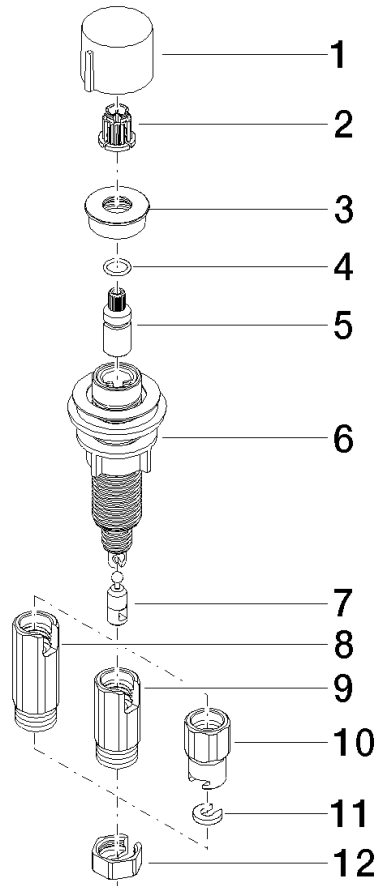

Strainer waste with control handle - Brushed Platinum

ELIO

10 712 970

- control for single basin
- including adapter for Bowden cable

Fits ELIO, ENO, MEM, META SQUARE, SYNC and TARA ULTRA

Fits: ELIO, MEM, ENO, SYNC, TARA ULTRA, META SQUARE

	Brushed Platinum	10 712 970-06
	Chrome	10 712 970-00
	Platinum	10 712 970-08
	Durabrand (23kt Gold)	10 712 970-09
	Dark Chrome	10 712 970-19
	Brushed Durabrand (23kt Gold)	10 712 970-28
	Matte Black	10 712 970-33
	Brushed Champagne (22kt Gold)	10 712 970-46
	Champagne (22kt Gold)	10 712 970-47
	Brushed Chrome	10 712 970-93
	Brushed Dark Platinum	10 712 970-99

10 712 970

mm [inches]

10 712 970

Parts for other finishes can be found here: [Chrome](#)

Spare parts list

No.	Item Number	Name	Quantity used	Delivery time
1	09 20 97 030-06	handle	1	10
2	90 12 12 002 00 90	fixing cap	1	2
3	09 27 87 011-06	rosette	1	10
4	09 14 10 042 90	seal	1	2
5	09 29 06 087-06	spindle	1	-
Spare part can no longer be ordered, please order the replacement item				
6	04 30 01 029 00 90	adaptor	1	2
7	09 24 03 175 90	adaptor	1	2
8	09 11 10 073-07	connection	1	30
9	09 11 10 074-07	connection	1	30
10	09 11 10 079-07	connection	1	30
11	09 30 11 087 90	disc	1	2
12	09 23 30 024-07	nut	1	30