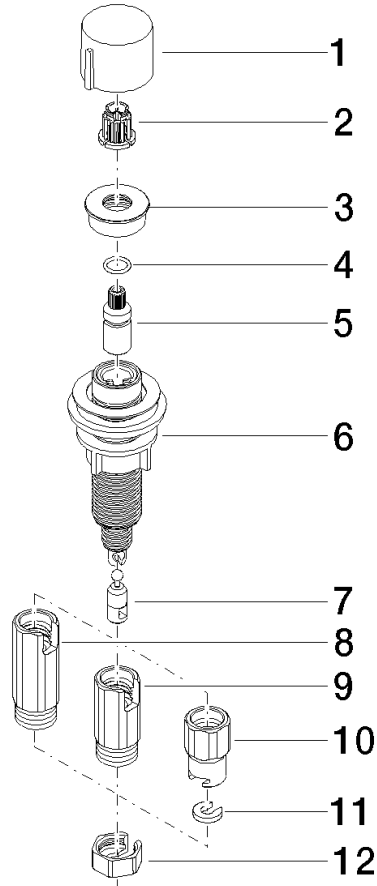

Strainer waste with control handle - Matte Black

ELIO

10 712 970

- control for single basin
- including adapter for Bowden cable

Fits ELIO, ENO, MEM, META SQUARE, SYNC and TARA ULTRA

Fits: ELIO, MEM, ENO, SYNC, TARA ULTRA, META SQUARE

	Matte Black	10 712 970-33
	Chrome	10 712 970-00
	Brushed Platinum	10 712 970-06
	Platinum	10 712 970-08
	Durabross (23kt Gold)	10 712 970-09
	Dark Chrome	10 712 970-19
	Brushed Durabross (23kt Gold)	10 712 970-28
	Brushed Champagne (22kt Gold)	10 712 970-46
	Champagne (22kt Gold)	10 712 970-47
	Brushed Chrome	10 712 970-93
	Brushed Dark Platinum	10 712 970-99

10 712 970

mm [inches]

10 712 970

Parts for other finishes can be found here: [Chrome](#)

Spare parts list

No.	Item Number	Name	Quantity used	Delivery time
1	09 20 97 030-33	handle	1	2
2	90 12 12 002 00 90	fixing cap	1	2
3	09 27 87 011-33	rosette	1	2
4	09 14 10 042 90	seal	1	2
5	09 29 06 087-33	spindle	1	-
Spare part can no longer be ordered, please order the replacement item				
6	04 30 01 029 00 90	adaptor	1	2
7	09 24 03 175 90	adaptor	1	2
8	09 11 10 073-07	connection	1	30
9	09 11 10 074-07	connection	1	30
10	09 11 10 079-07	connection	1	30
11	09 30 11 087 90	disc	1	2
12	09 23 30 024-07	nut	1	30