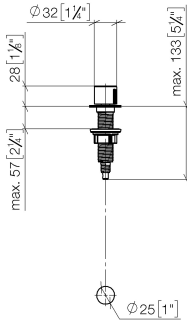

Strainer waste with control handle - Brushed Champagne (22kt Gold)

ELIO

10 712 970

- control for single basin
- including adapter for Bowden cable

Fits ELIO, ENO, MEM, META SQUARE, SYNC and TARA ULTRA

Fits: ELIO, MEM, ENO, SYNC, TARA ULTRA, META SQUARE

	Brushed Champagne (22kt Gold)	10 712 970-46
	Chrome	10 712 970-00
	Brushed Platinum	10 712 970-06
	Platinum	10 712 970-08
	Durabross (23kt Gold)	10 712 970-09
	Dark Chrome	10 712 970-19
	Brushed Durabross (23kt Gold)	10 712 970-28
	Matte Black	10 712 970-33
	Champagne (22kt Gold)	10 712 970-47
	Brushed Chrome	10 712 970-93
	Brushed Dark Platinum	10 712 970-99

10 712 970

mm [inches]

10 712 970

Parts for other finishes can be found here: [Chrome](#)

Spare parts list

No.	Item Number	Name	Quantity used	Delivery time
1	09 20 97 030-46	handle	1	60
2	90 12 12 002 00 90	fixing cap	1	2
3	09 27 87 011-46	rosette	1	30
4	09 14 10 042 90	seal	1	2
5	09 29 06 087-46	spindle	1	-
Spare part can no longer be ordered, please order the replacement item				
6	04 30 01 029 00 90	adaptor	1	2
7	09 24 03 175 90	adaptor	1	2
8	09 11 10 073-07	connection	1	30
9	09 11 10 074-07	connection	1	30
10	09 11 10 079-07	connection	1	30
11	09 30 11 087 90	disc	1	2
12	09 23 30 024-07	nut	1	30