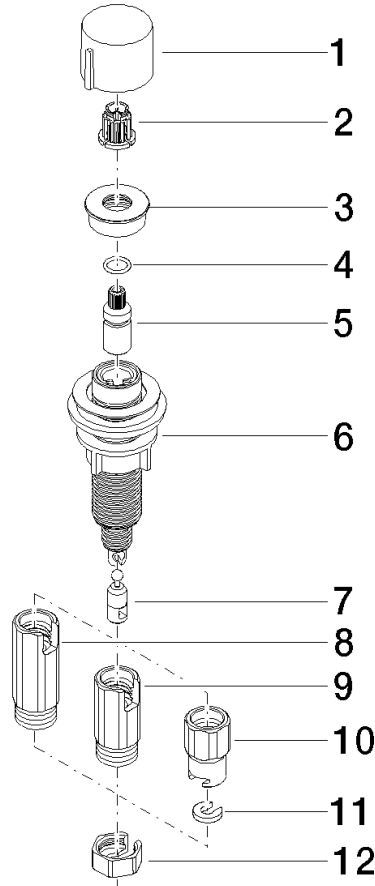

Strainer waste with control handle - Brushed Champagne (22kt Gold)

ELIO

10 712 970

- control for single basin
- including adapter for Bowden cable

Fits ELIO, ENO, MEM, META SQUARE, SYNC and TARA ULTRA

Fits: ELIO, MEM, ENO, SYNC, TARA ULTRA, META SQUARE

	Brushed Champagne (22kt Gold)	10 712 970-46
	Chrome	10 712 970-00
	Brushed Platinum	10 712 970-06
	Platinum	10 712 970-08
	Durabross (23kt Gold)	10 712 970-09
	Dark Chrome	10 712 970-19
	Brushed Durabross (23kt Gold)	10 712 970-28
	Matte Black	10 712 970-33
	Champagne (22kt Gold)	10 712 970-47
	Brushed Chrome	10 712 970-93
	Brushed Dark Platinum	10 712 970-99

10 712 970

mm [inches]

10 712 970

Parts for other finishes can be found here: [Chrome](#)

Spare parts list

No.	Item Number	Name	Quantity used	Delivery time
1	09 20 97 030-46	handle	1	60
2	90 12 12 002 00 90	fixing cap	1	2
3	09 27 87 011-46	rosette	1	30
4	09 14 10 042 90	seal	1	2
5	09 29 06 087-46	spindle	1	-
Spare part can no longer be ordered, please order the replacement item				
6	04 30 01 029 00 90	adaptor	1	2
7	09 24 03 175 90	adaptor	1	2
8	09 11 10 073-07	connection	1	30
9	09 11 10 074-07	connection	1	30
10	09 11 10 079-07	connection	1	30
11	09 30 11 087 90	disc	1	2
12	09 23 30 024-07	nut	1	30