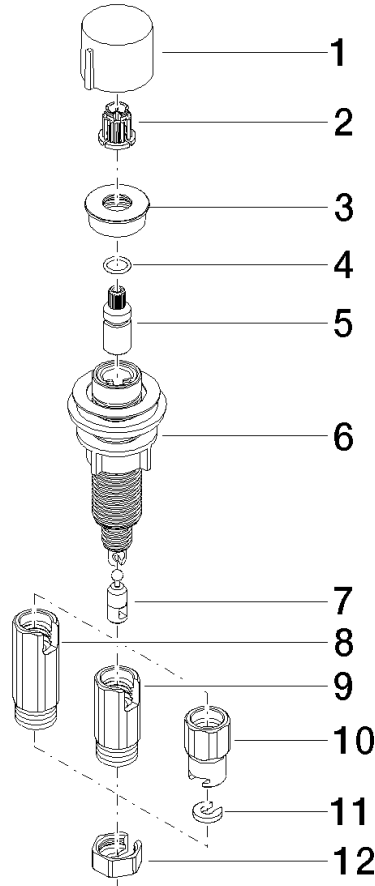

Strainer waste with control handle - Champagne (22kt Gold)

ELIO

10 712 970

- control for single basin
- including adapter for Bowden cable

Fits ELIO, ENO, MEM, META SQUARE, SYNC and TARA ULTRA

Fits: ELIO, MEM, ENO, SYNC, TARA ULTRA, META SQUARE

	Champagne (22kt Gold)	10 712 970-47
	Chrome	10 712 970-00
	Brushed Platinum	10 712 970-06
	Platinum	10 712 970-08
	Durabrand (23kt Gold)	10 712 970-09
	Dark Chrome	10 712 970-19
	Brushed Durabrand (23kt Gold)	10 712 970-28
	Matte Black	10 712 970-33
	Brushed Champagne (22kt Gold)	10 712 970-46
	Brushed Chrome	10 712 970-93
	Brushed Dark Platinum	10 712 970-99

10 712 970

mm [inches]

10 712 970

Parts for other finishes can be found here: [Chrome](#)

Spare parts list

No.	Item Number	Name	Quantity used	Delivery time
1	09 20 97 030-47	handle	1	60
2	90 12 12 002 00 90	fixing cap	1	2
3	09 27 87 011-47	rosette	1	30
4	09 14 10 042 90	seal	1	2
5	09 29 06 087-47	spindle	1	-
Spare part can no longer be ordered, please order the replacement item				
6	04 30 01 029 00 90	adaptor	1	2
7	09 24 03 175 90	adaptor	1	2
8	09 11 10 073-07	connection	1	30
9	09 11 10 074-07	connection	1	30
10	09 11 10 079-07	connection	1	30
11	09 30 11 087 90	disc	1	2
12	09 23 30 024-07	nut	1	30